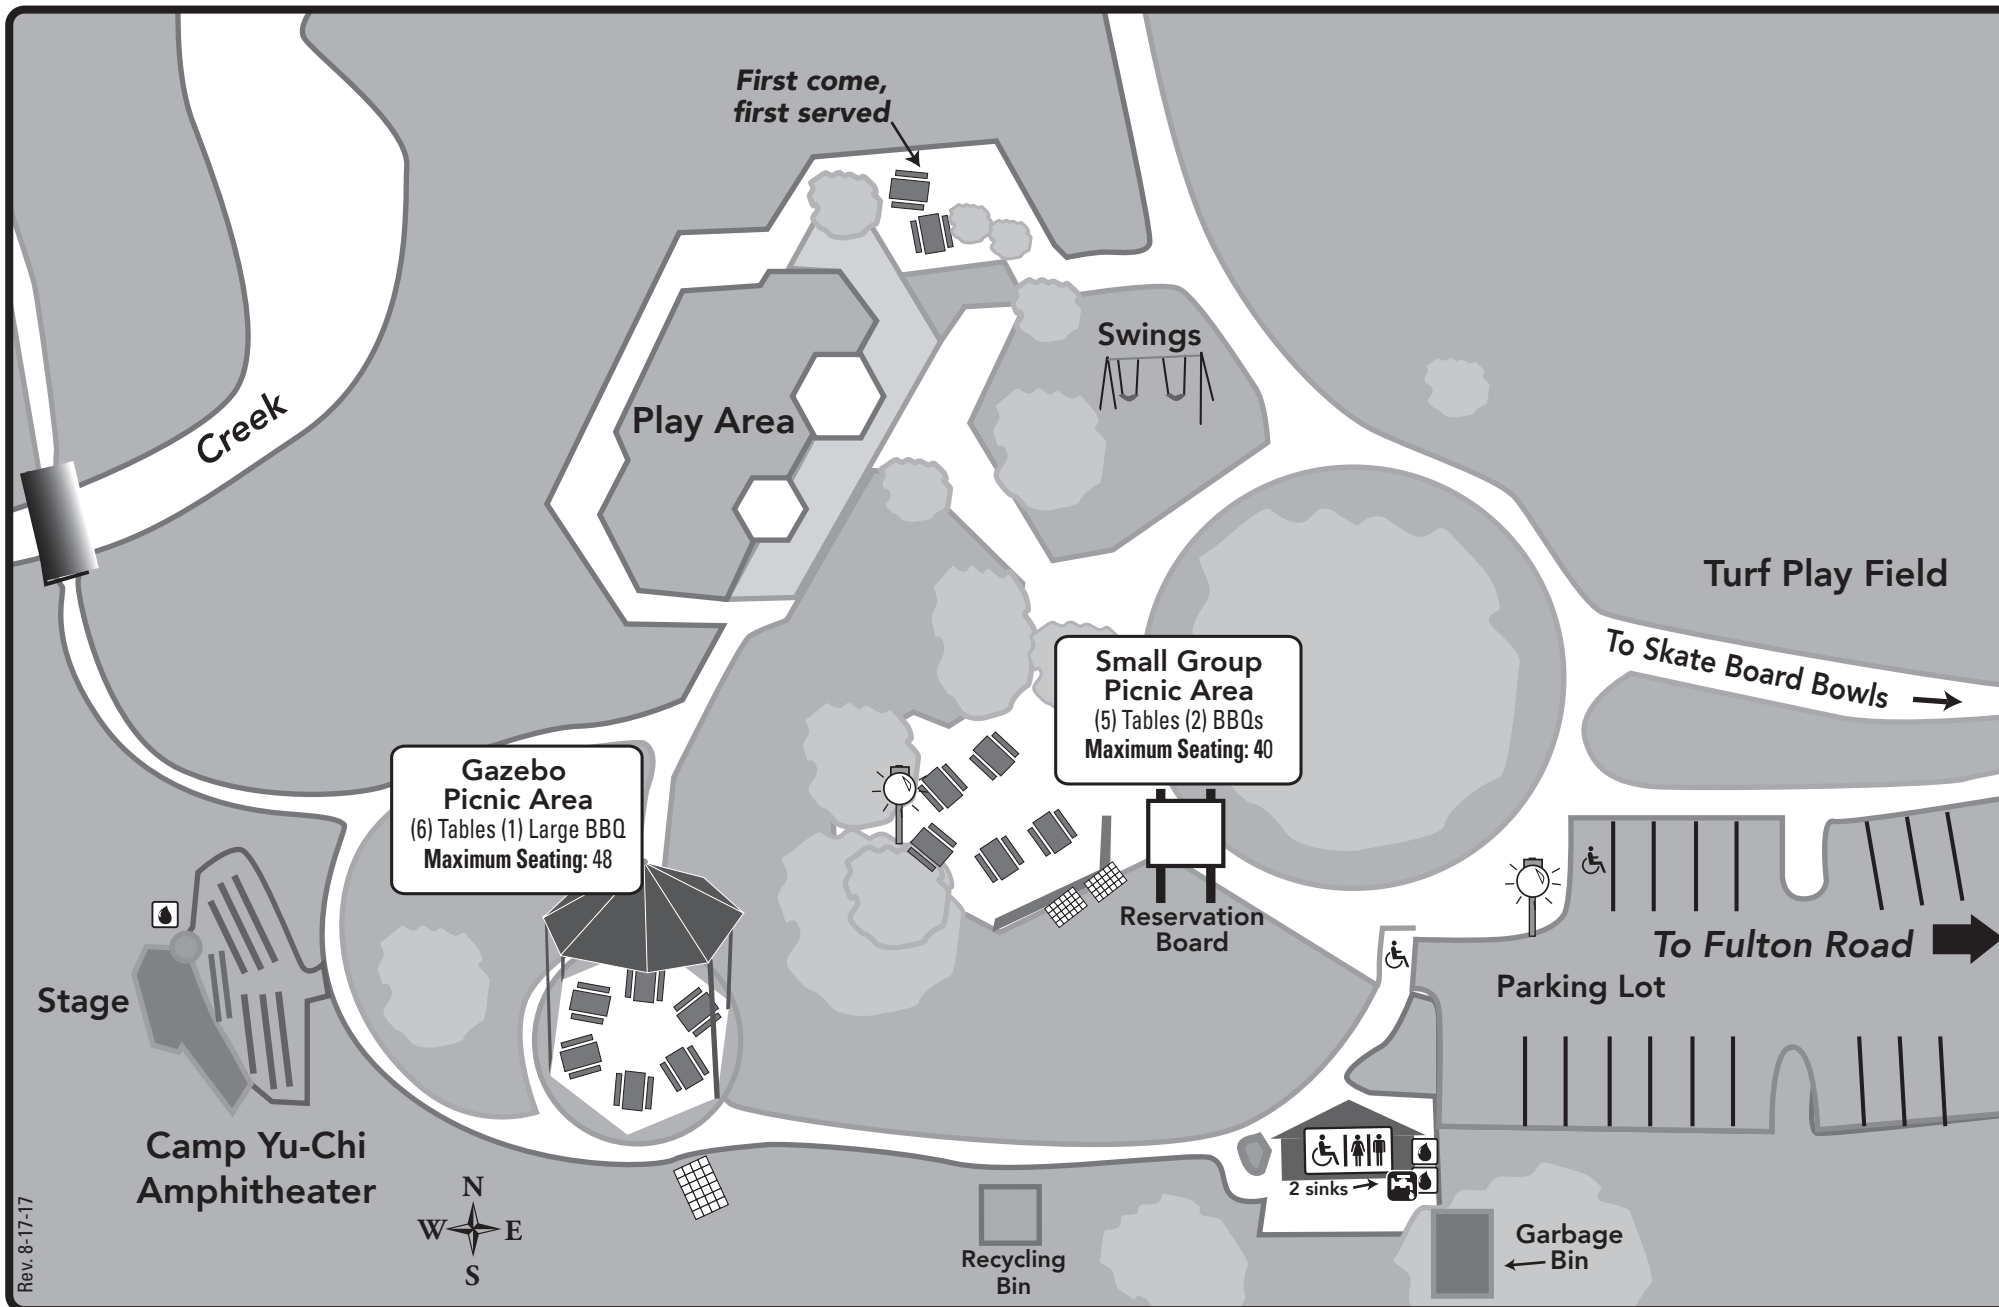

Youth Park

1725 Fulton Road • Santa Rosa • California

Picnic Areas

Gazebo Picnic Area Capacity: 50-200 • Maximum Seating: 48

Small Group Area Capacity: 50 • Maximum Seating: 40

LEGEND

-  Barbecue Grills
-  Restrooms
-  Picnic Tables
-  Water Fountain

Directions to Youth Park:

From Hwy 101 Southbound

- Take the **Steele Ln/Guerneville Rd** exit, turn right onto **Guerneville Rd**.
- Proceed west approx 2.5 miles; turn right on **Fulton Road**
- Proceed approx 1/2 mile; park is on left the left across from Piner HS

From Hwy 101 Northbound

- Take **Hwy 12** west towards Sebastopol, go approx 2.6 miles
- Turn right (north) onto **Fulton Road**
- Proceed 2 miles; park is on the left across from Piner HS

www.srcity.org/parks