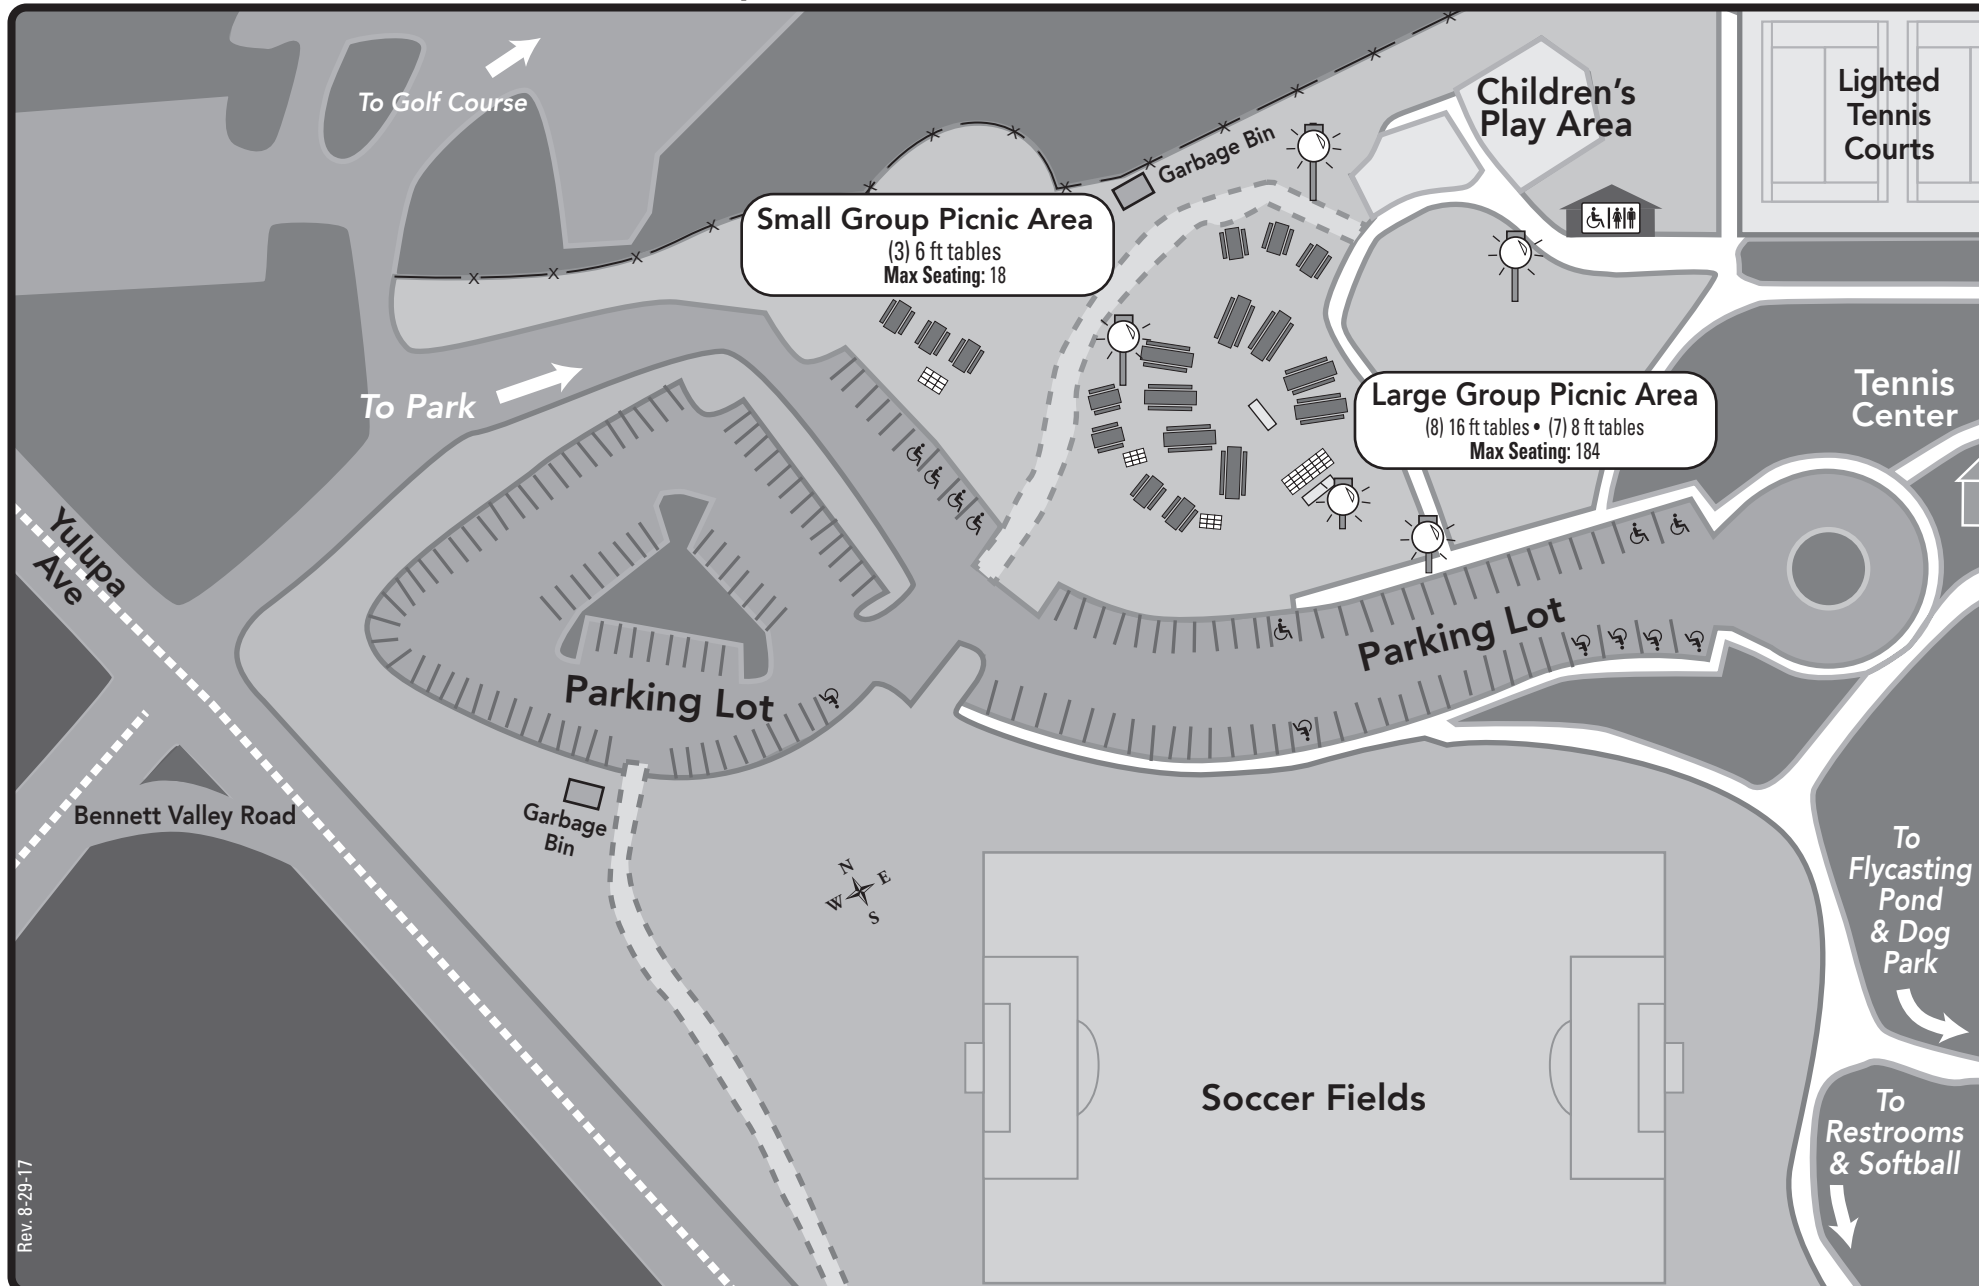

## Picnic Areas

Large Group Picnic Area Capacity: 50-200 • Maximum Seating: 184

Small Group Picnic Area Capacity: 50 • Maximum Seating: 18

### LEGEND

-  Barbecue Grills
-  Handicap Parking
-  Restrooms
-  Picnic Tables
-  Light

### Directions to Galvin Park:

#### From Hwy 101

- Take **Hwy 12 East** exit toward Sonoma.
- Cross through **Farmer's Lane** Intersection.  
(You are now on **Hoan Ave.** – proceed 1 mile)
- Right on **Yulupa Ave** - 1.5 miles.
- Left into Park/Golf Course entrance.
- Stay to right for park facility/parking.