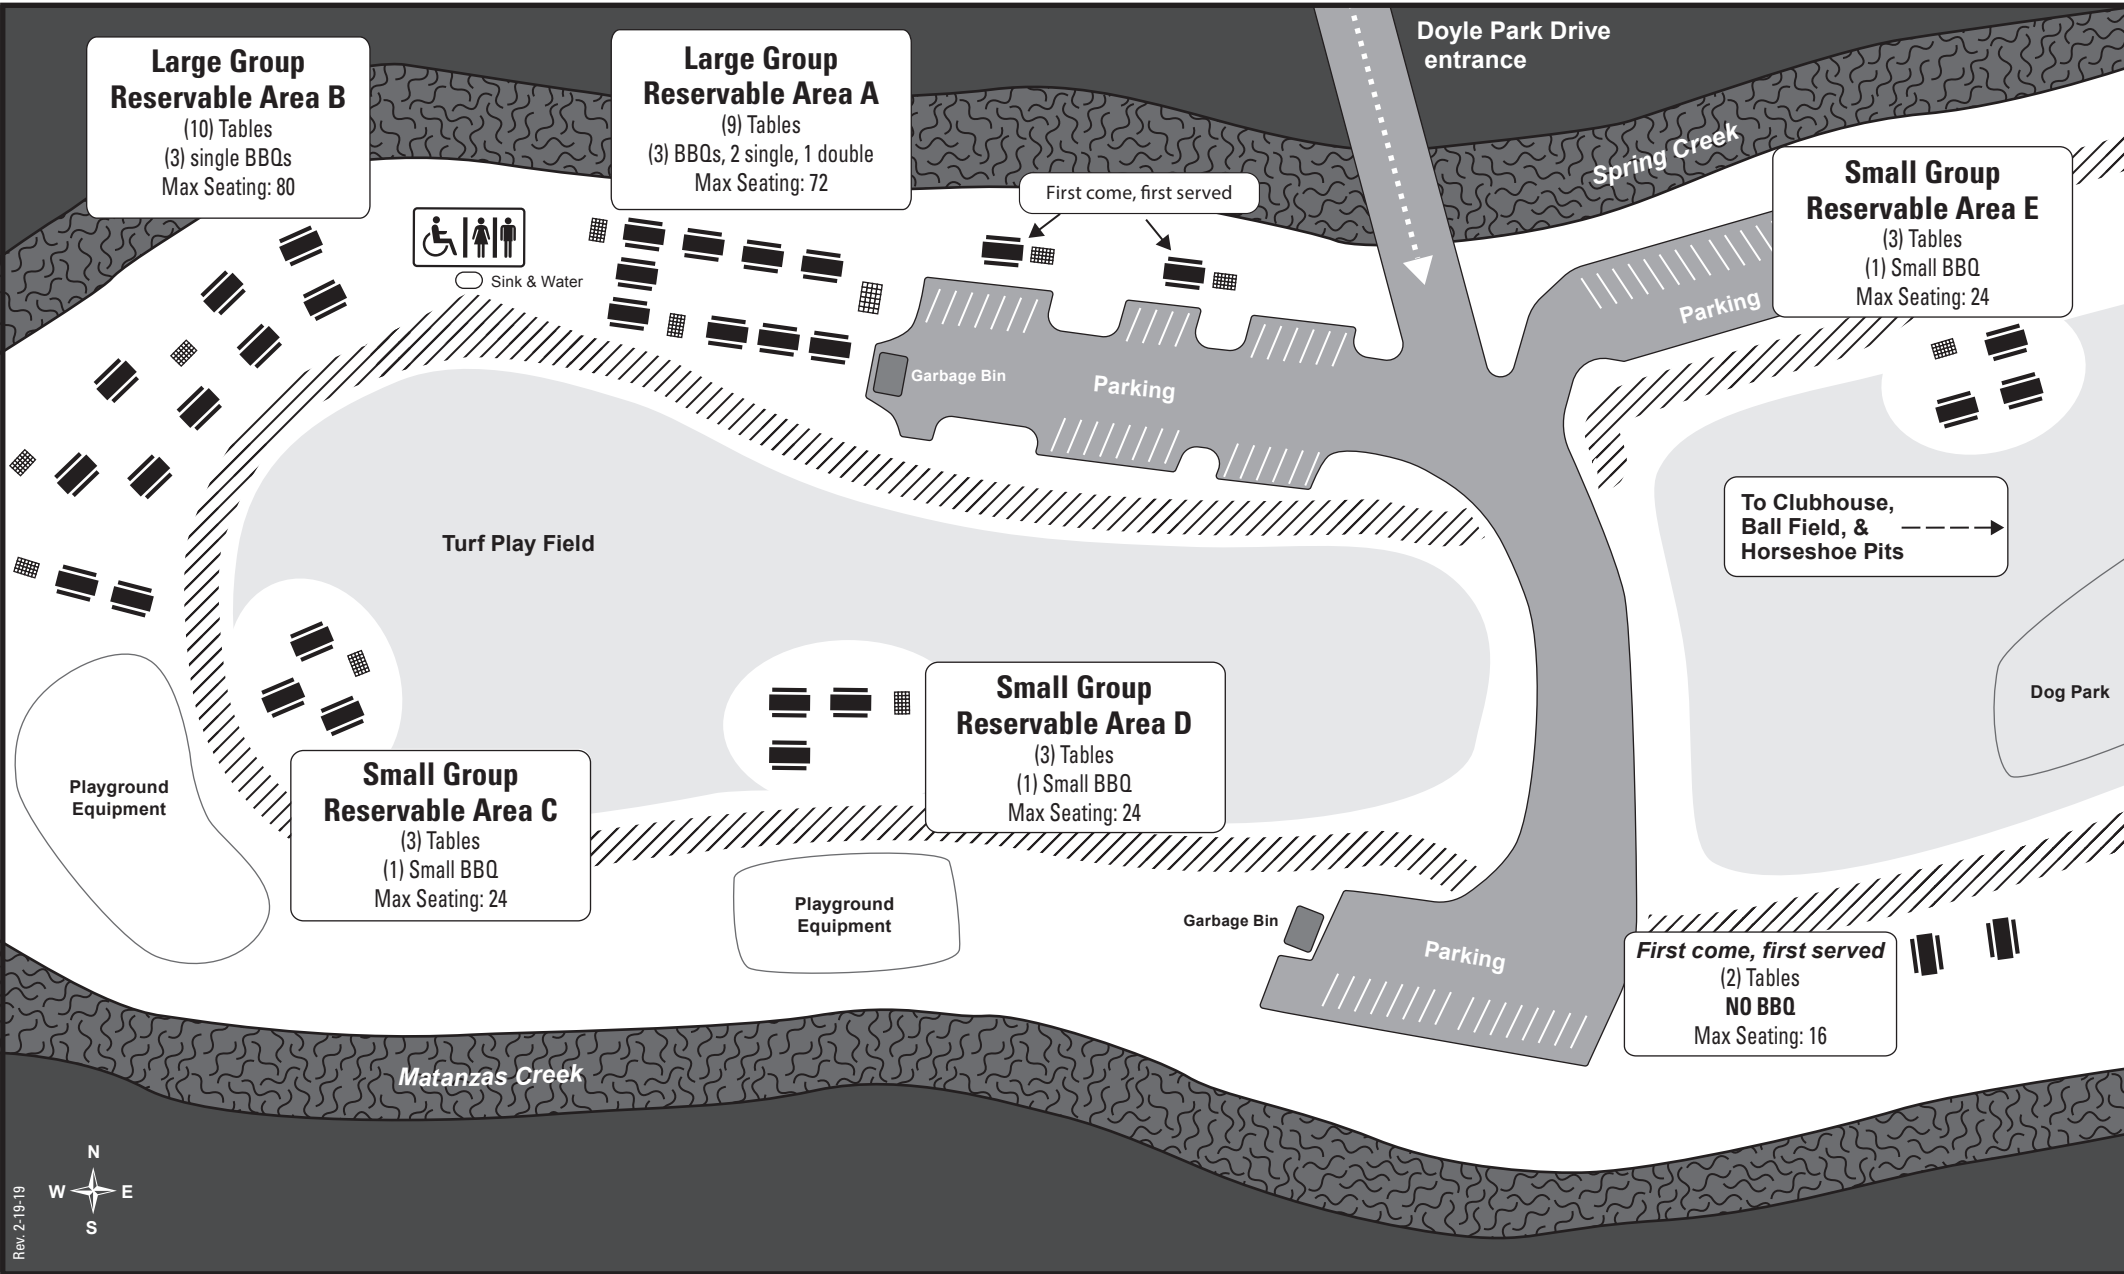

Doyle Community Park

700 Doyle Park Drive • Santa Rosa • California

Picnic Areas

Large Group Picnic Areas Capacity: 50-200 • Small Group Picnic Areas Capacity: 50

LEGEND

- Barbecue Grill
- Restrooms
- Picnic Table
- Path

Directions to Doyle Community Park

From Highway 101 :

- Take the **Downtown Exit** (go East)
- Proceed down **3rd Street** for approximately 1 mile
- Turn right on **Brookwood Ave** for approximately 1/4 mile
- Turn left on **Sonoma Ave** for approximately 1/4 mile
- Turn right on **Doyle Park Drive** (700 Doyle Park Drive)

www.srcity.org/parks

Rev. 2-19-19