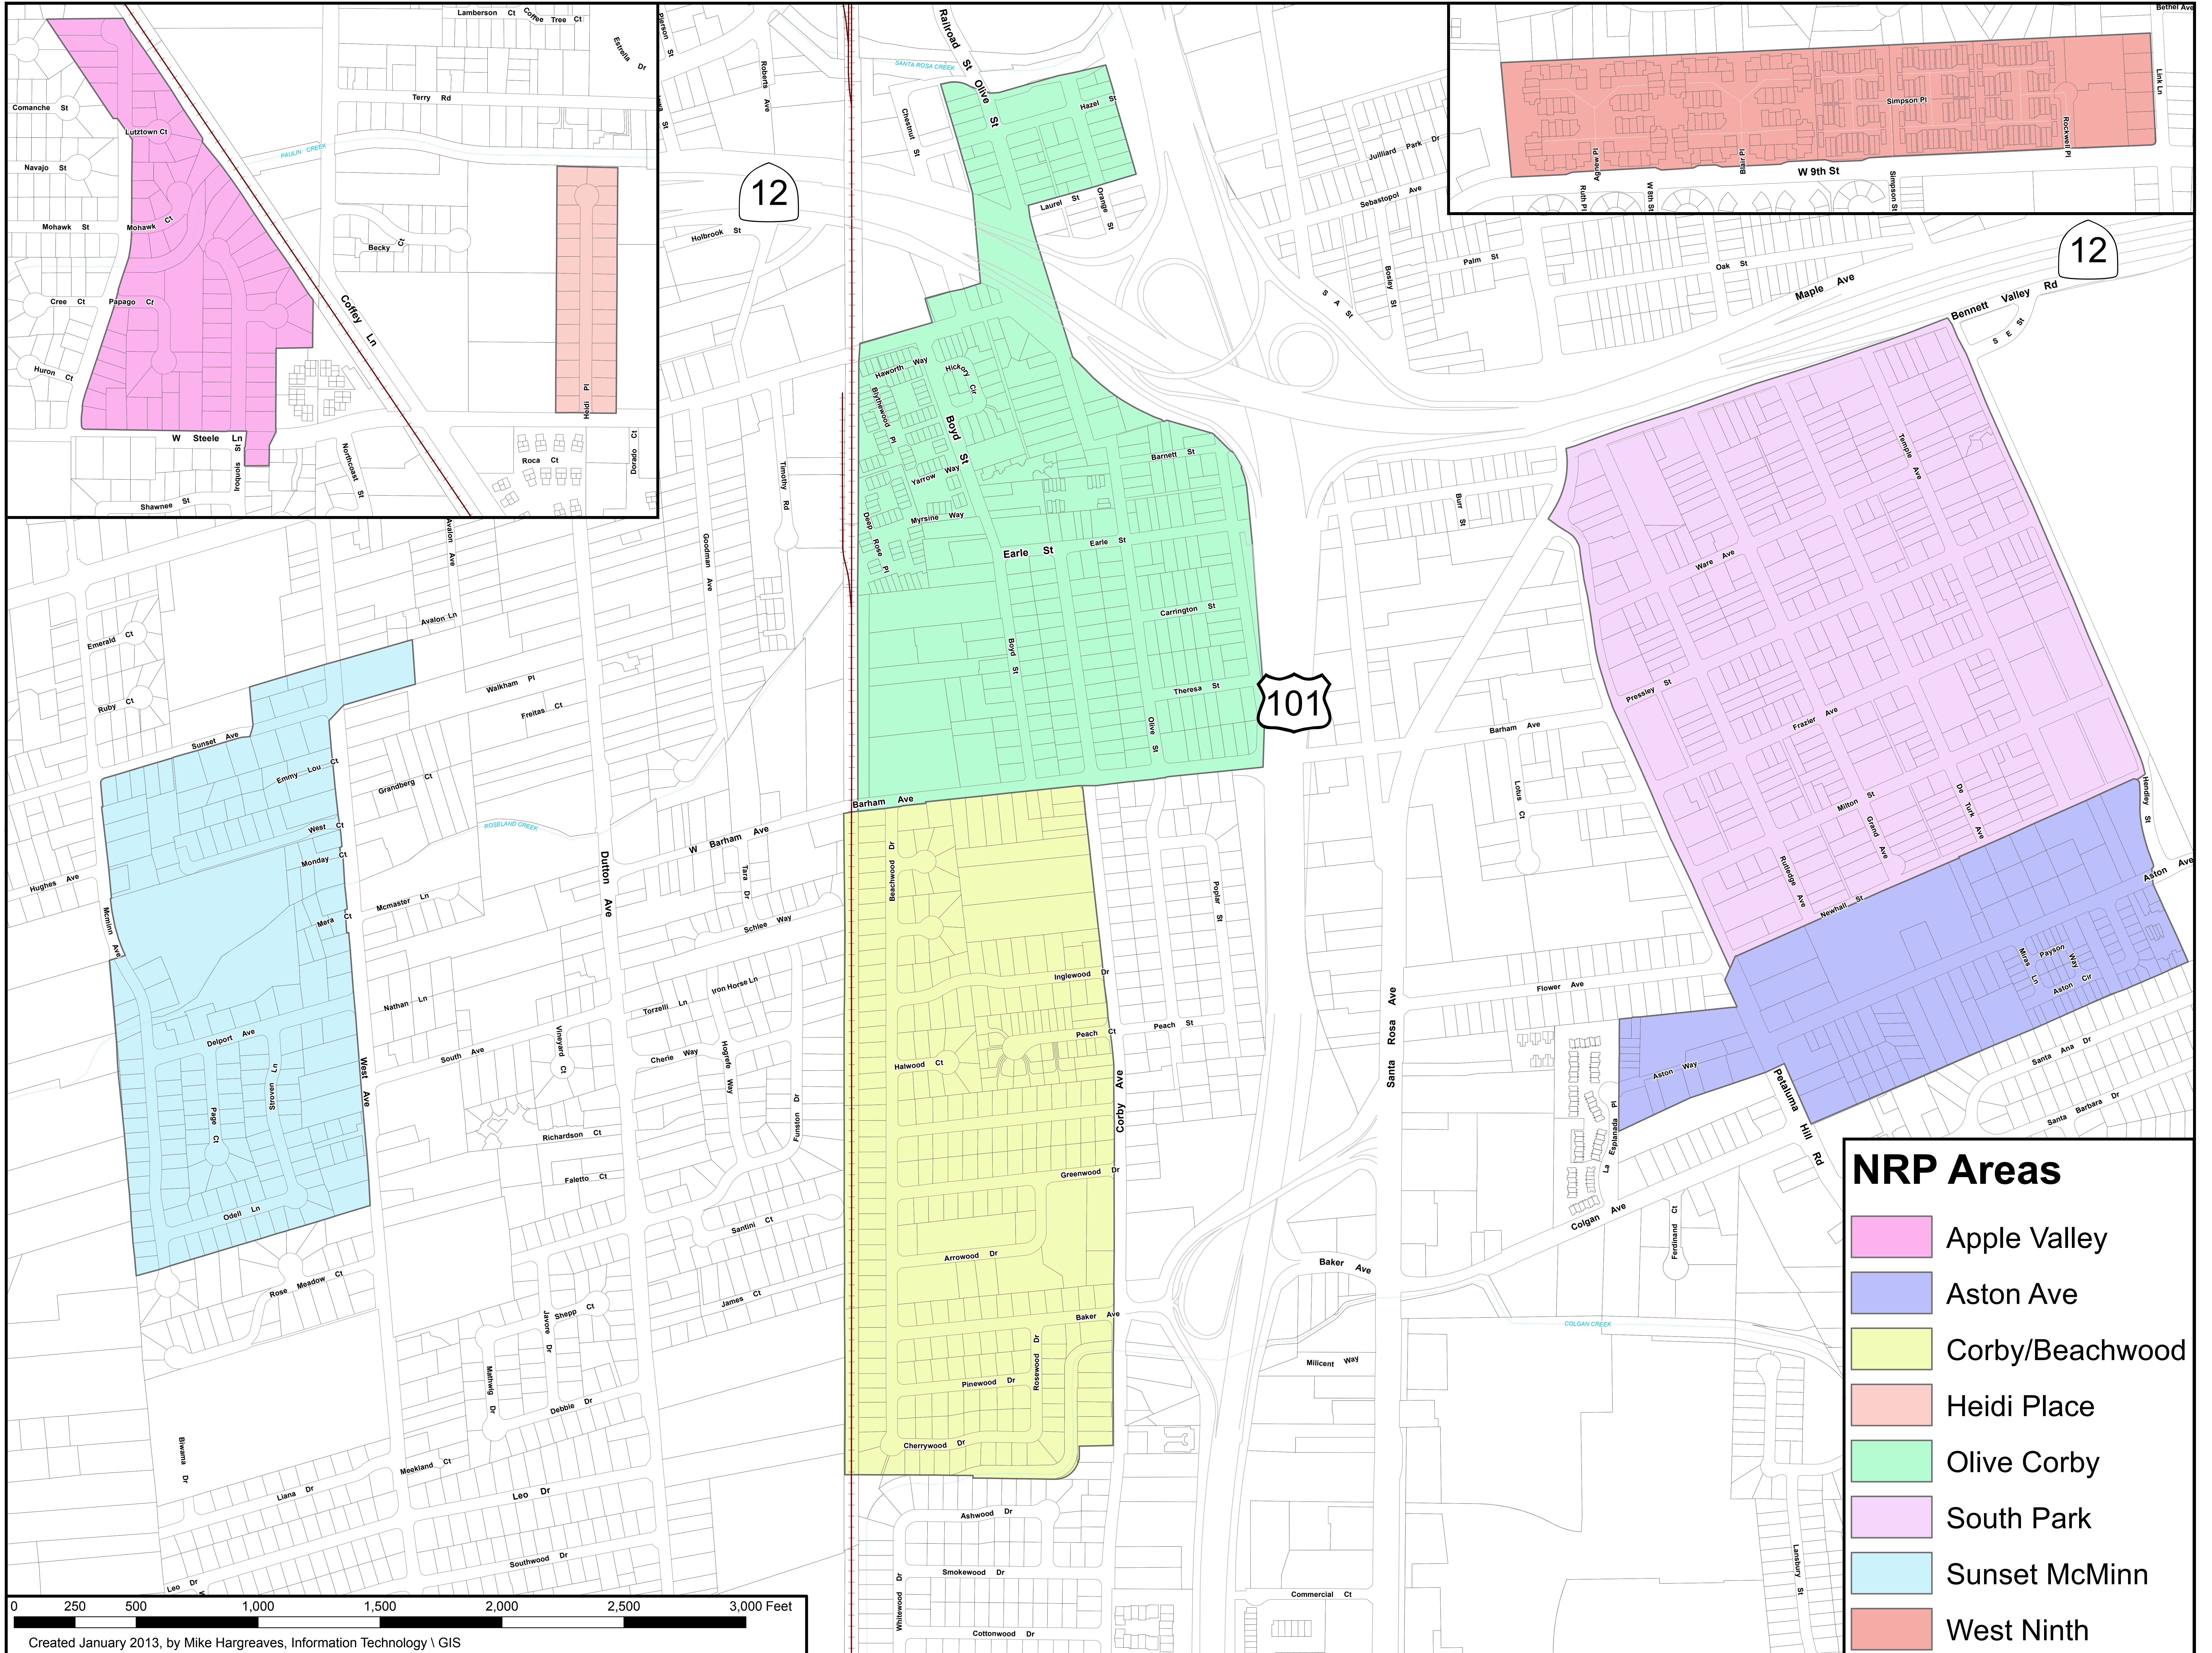

SANTA ROSA NEIGHBORHOOD REVITALIZATION PROJECTS

NRP Areas

- Apple Valley
- Astor Ave
- Corby/Beachwood
- Heidi Place
- Olive Corby
- South Park
- Sunset McMinn
- West Ninth