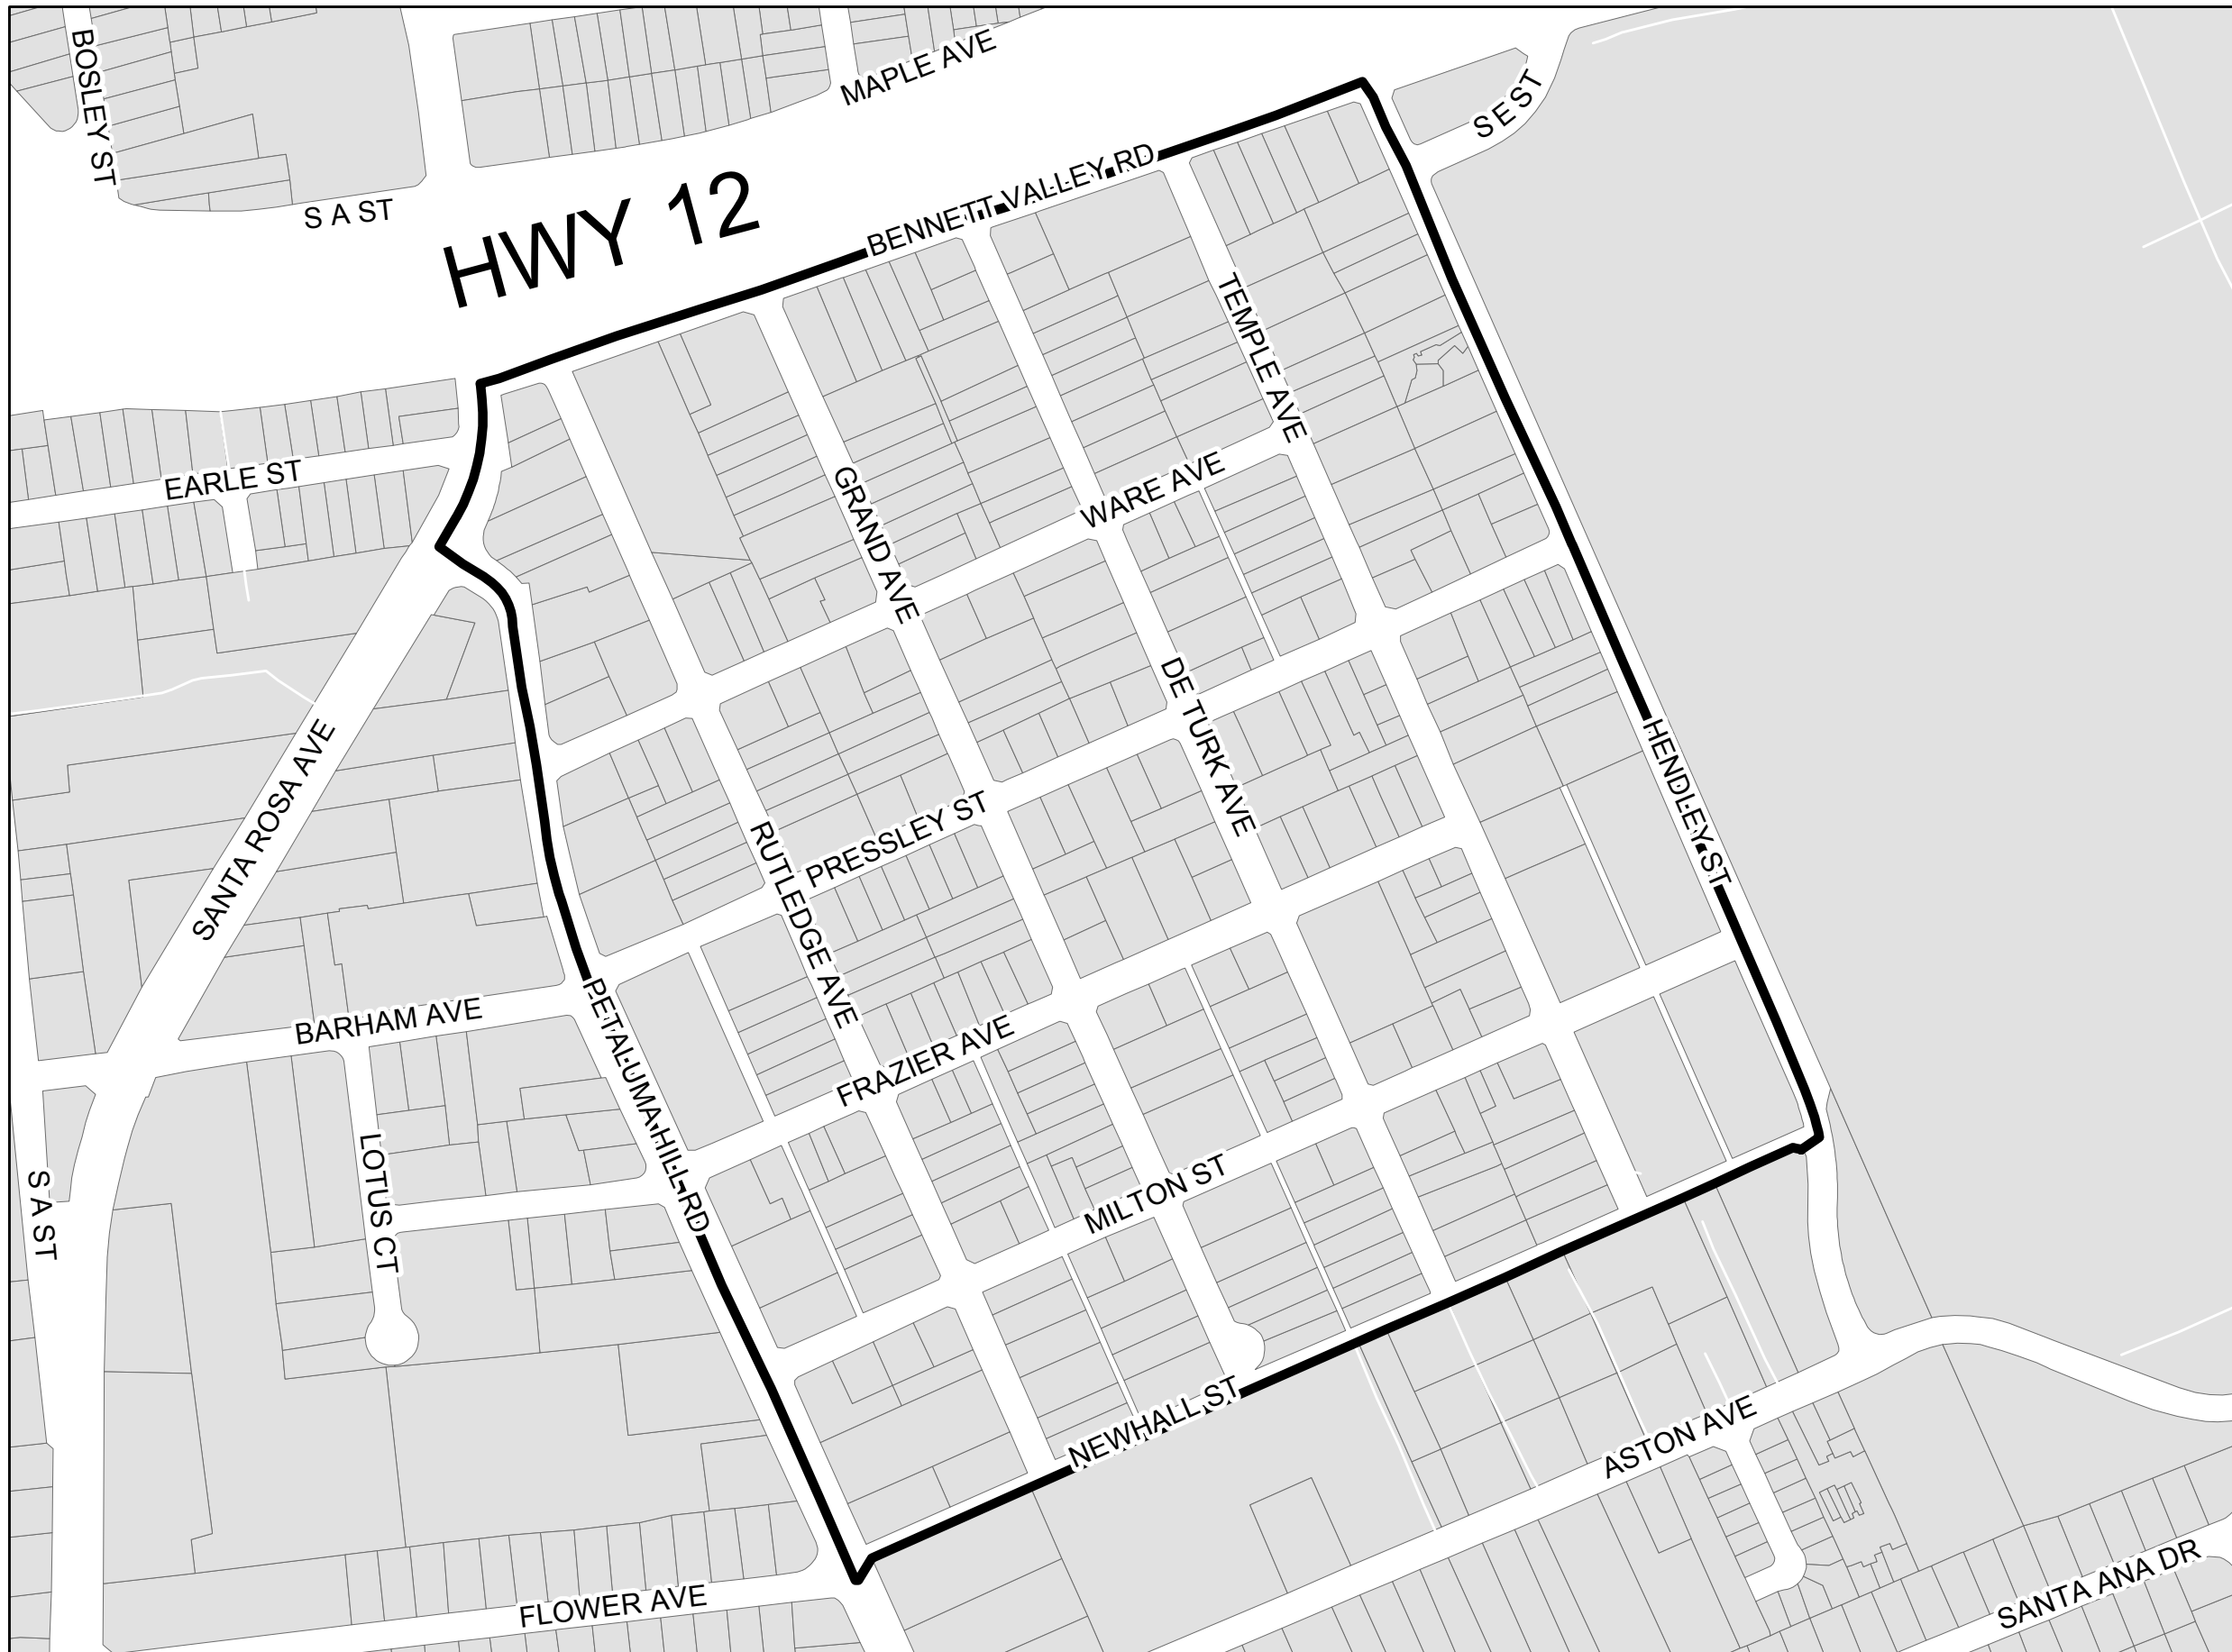

South Park Neighborhood

CITY OF
SANTA ROSA

Created August 2005, by Mike Hargreaves, Information Technology