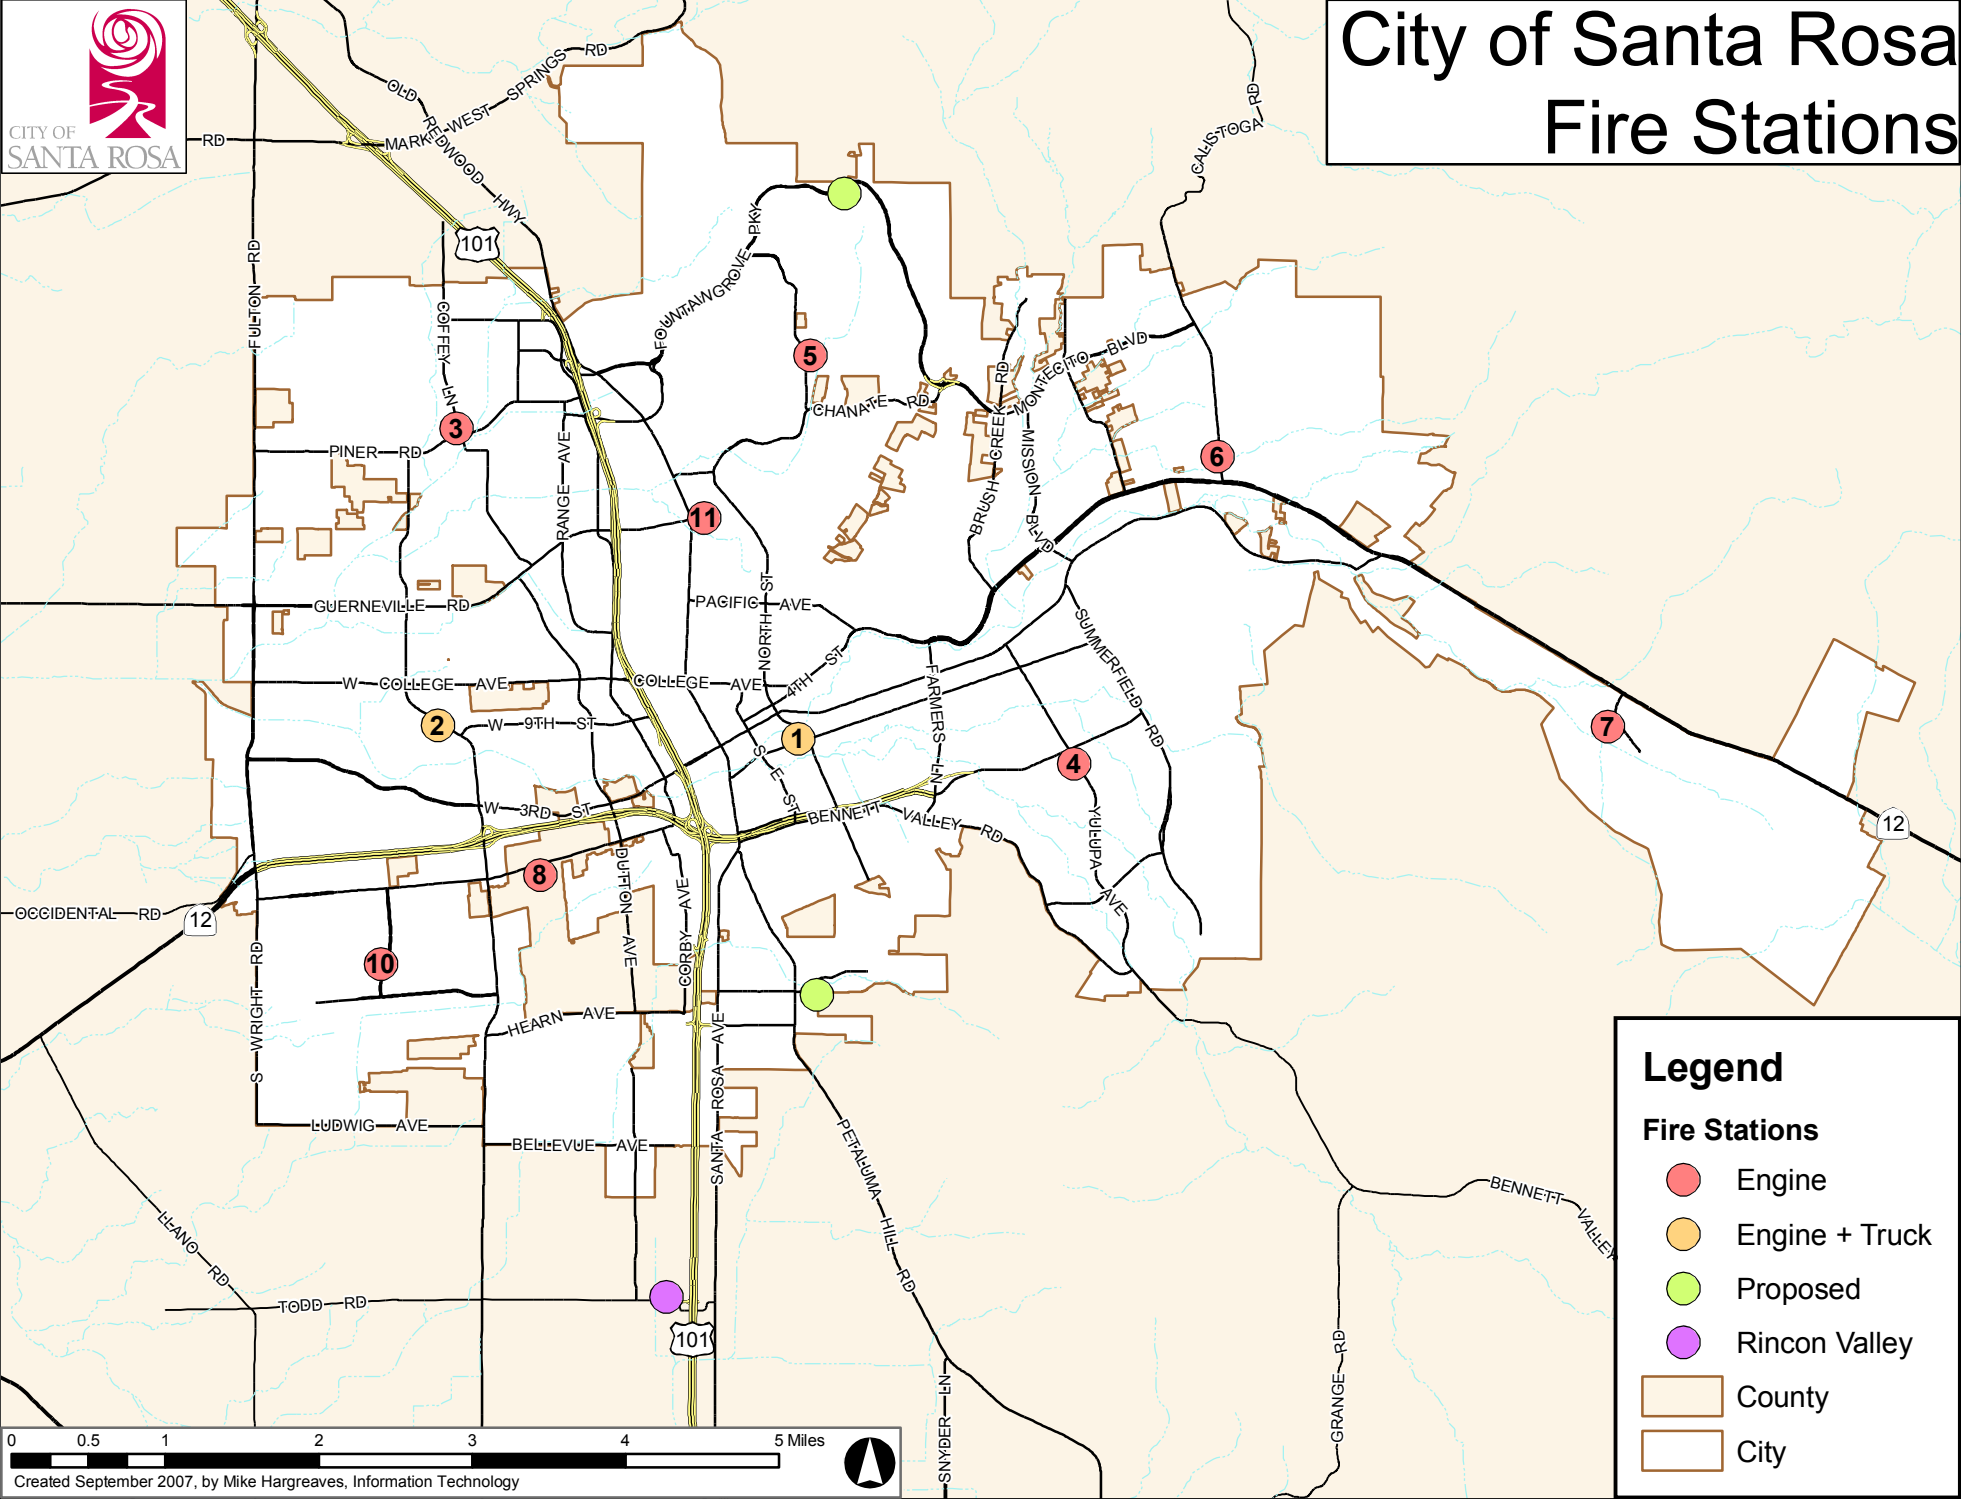

# City of Santa Rosa Fire Stations

**Legend**

- Engine
- Engine + Truck
- Proposed
- Rincon Valley
- County
- City