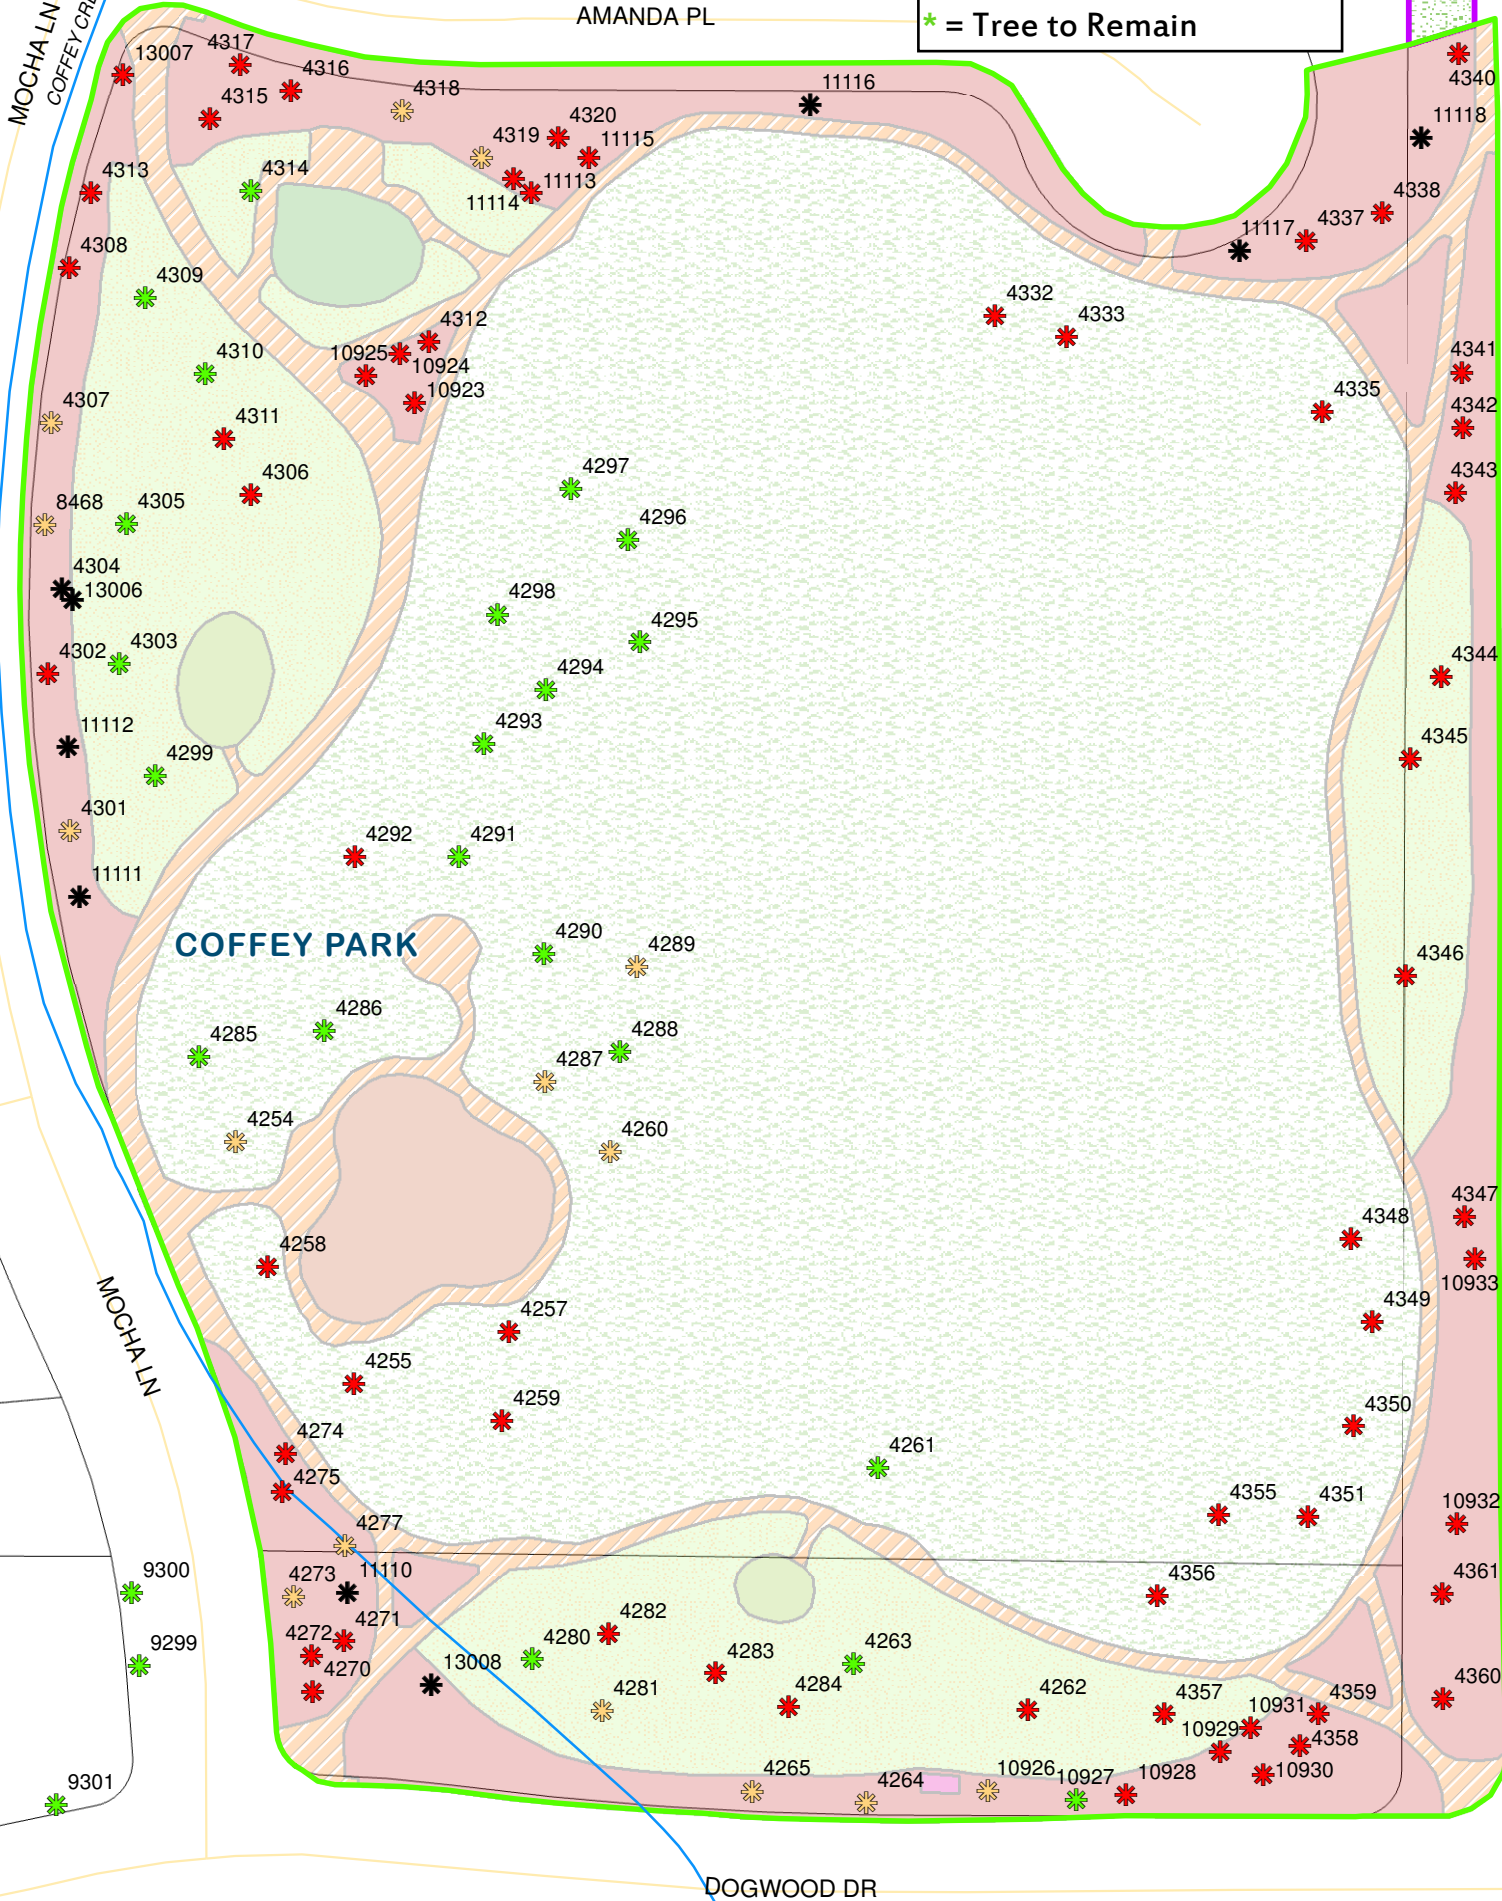

MAP A

Resurveyed 12/14/2018

Legend

- * = Tree to be Removed
- * = Stump to be Removed
- * = Tree to be Pruned
- * = Tree to Remain

COFFEY PARK

MOCHA LN
COFFEY CREEK

AMANDA PL

COFFEY LN

MOCHA LN

DOGWOOD DR