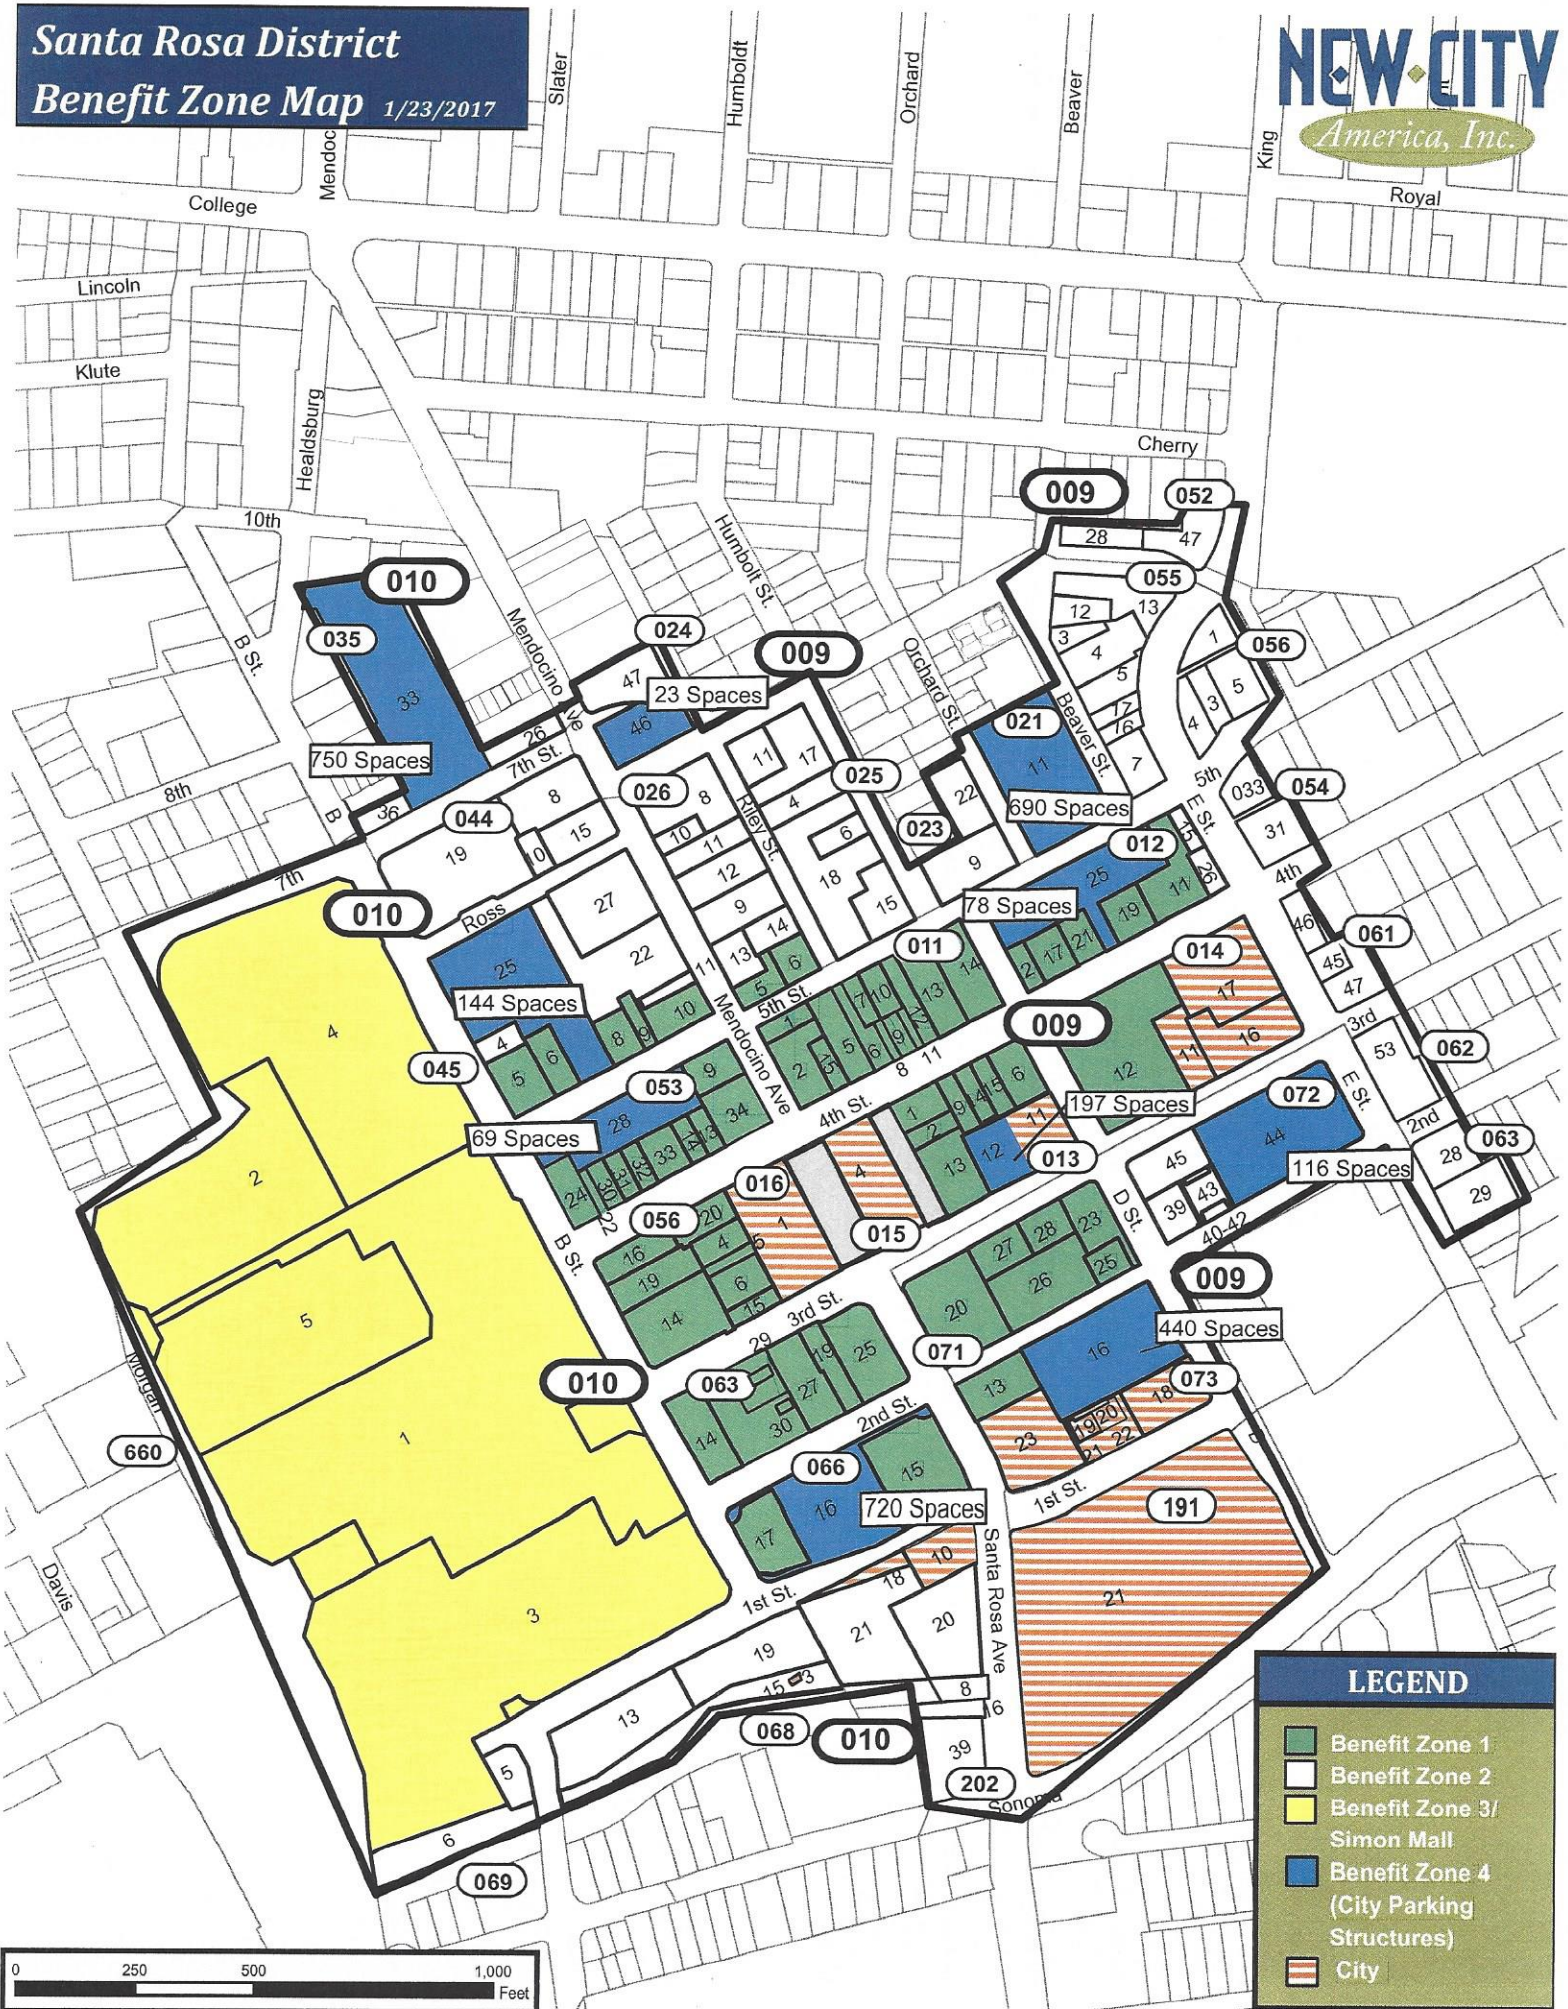

Santa Rosa District Benefit Zone Map 1/23/2017

LEGEND

- Benefit Zone 1
- Benefit Zone 2
- Benefit Zone 3/
Simon Mall
- Benefit Zone 4
(City Parking Structures)
- City