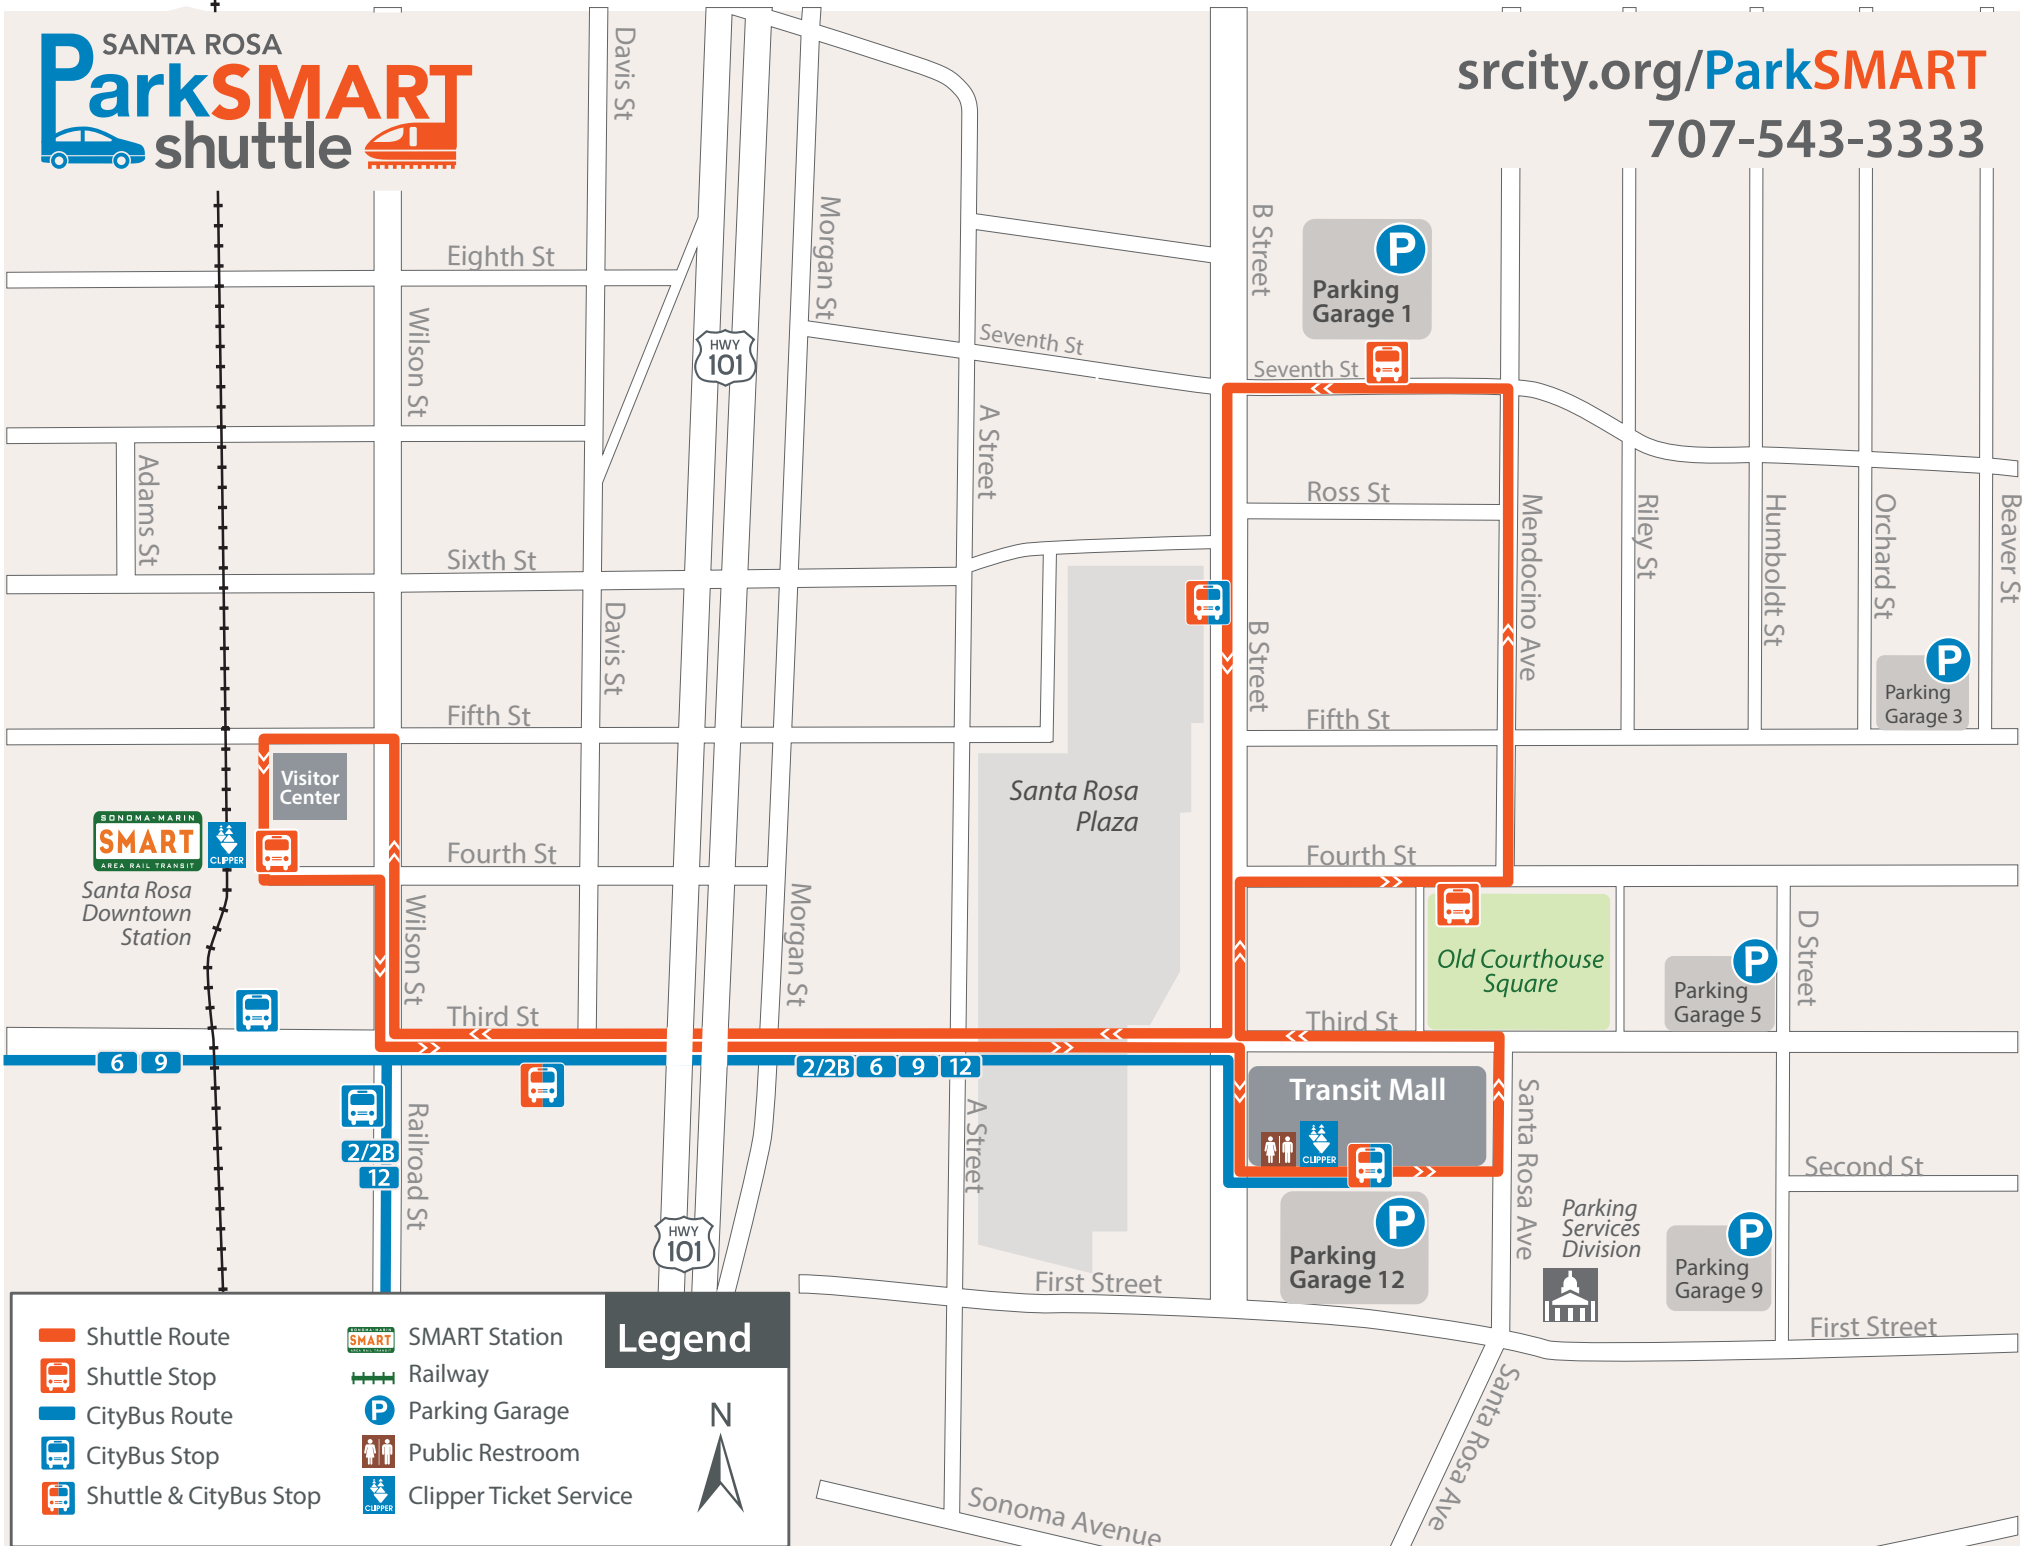

Shuttle Route	SMART Station
Shuttle Stop	Railway
CityBus Route	Parking Garage
CityBus Stop	Public Restroom
Shuttle & CityBus Stop	Clipper Ticket Service

Legend