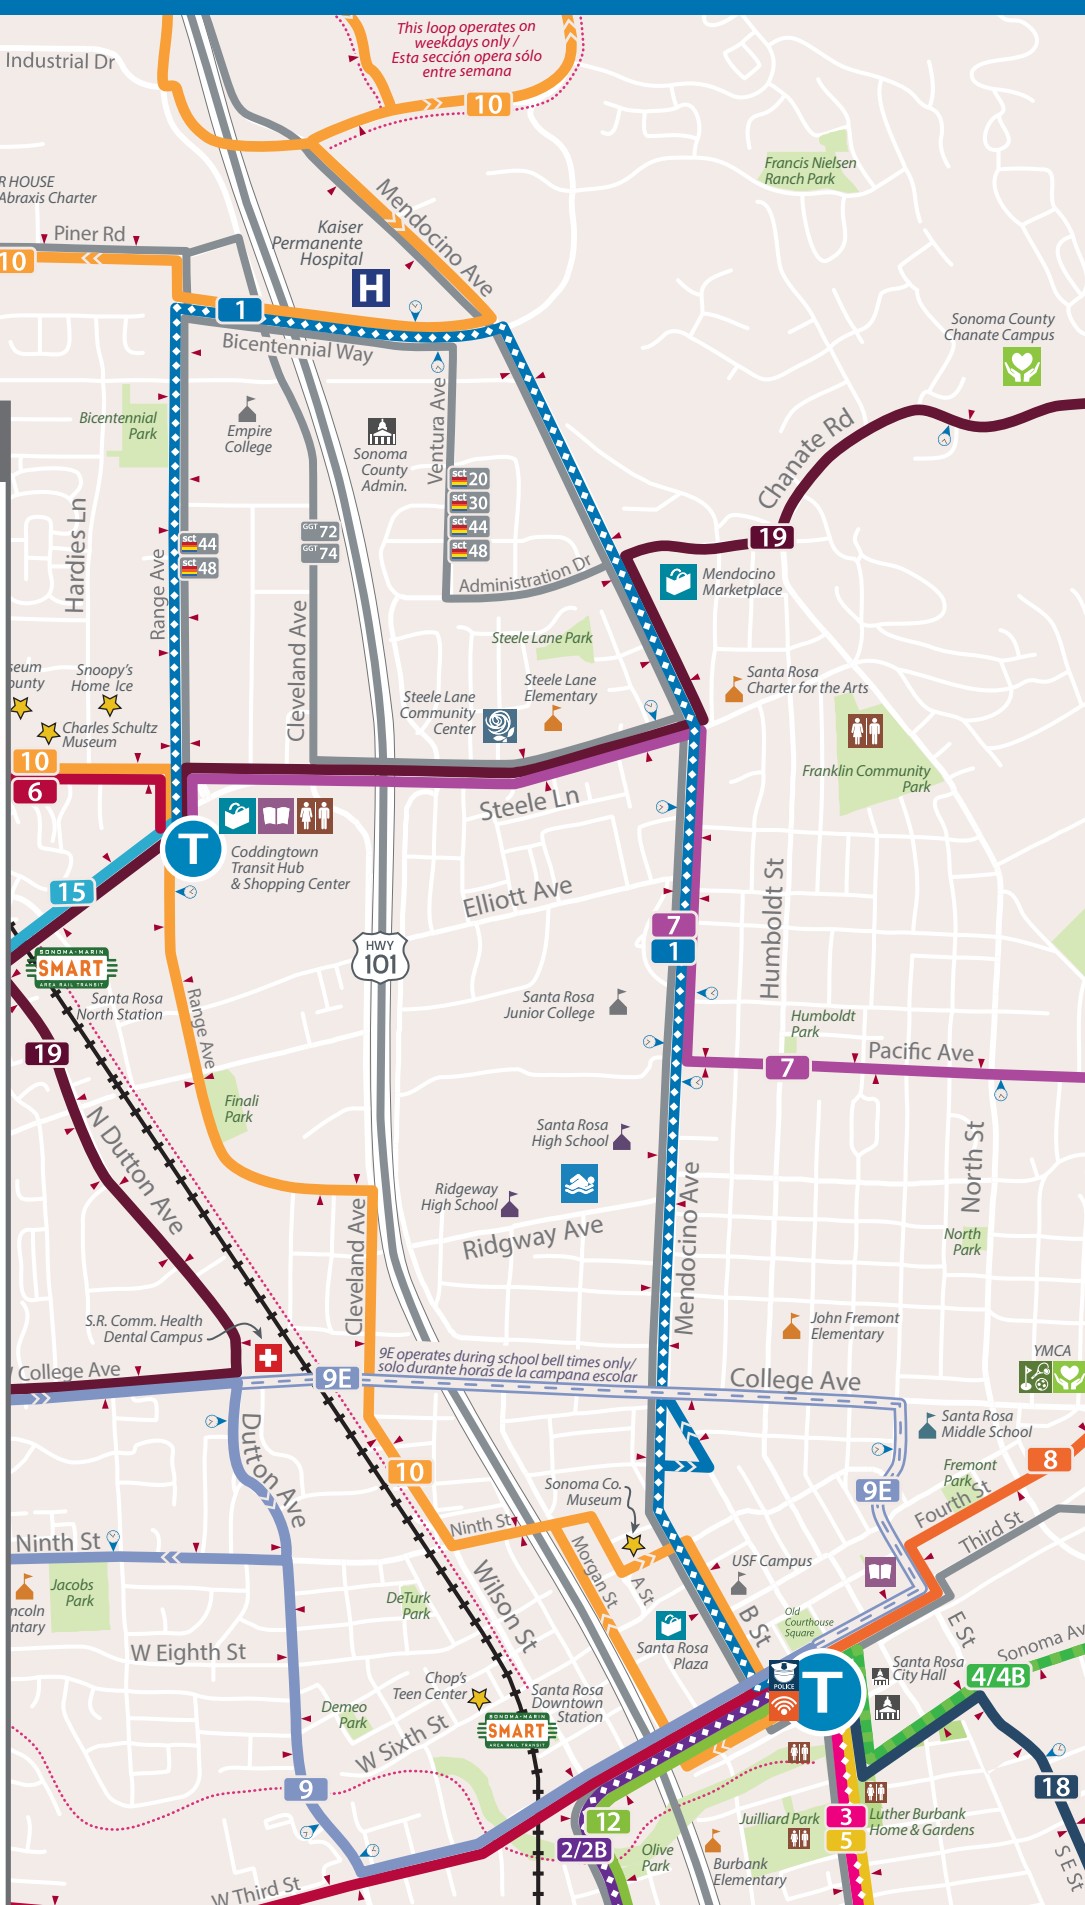

Legend / Leyenda

TRANSIT FACILITIES

- Transit Station
- Bus Stop
- Bus Stop and Time Point
- CityBus Routes
- 15 Minute Frequency
- SCT - Sonoma County Transit
- GGT - Golden Gate Transit
- MTA - Mendocino Transit Authority
- SMART Station
- Rail Line
- Bike and Pedestrian Path

FACILITIES AND LANDMARKS

- Hospital
- Health Clinic
- Shopping Center
- Human Services Center
- Public Restroom
- Public Library
- Community Center
- Aquatic Center
- Recreation Center
- Government Office
- Free WiFi Service
- Point of Interest
- Elementary School
- Middle School
- High School
- College-University