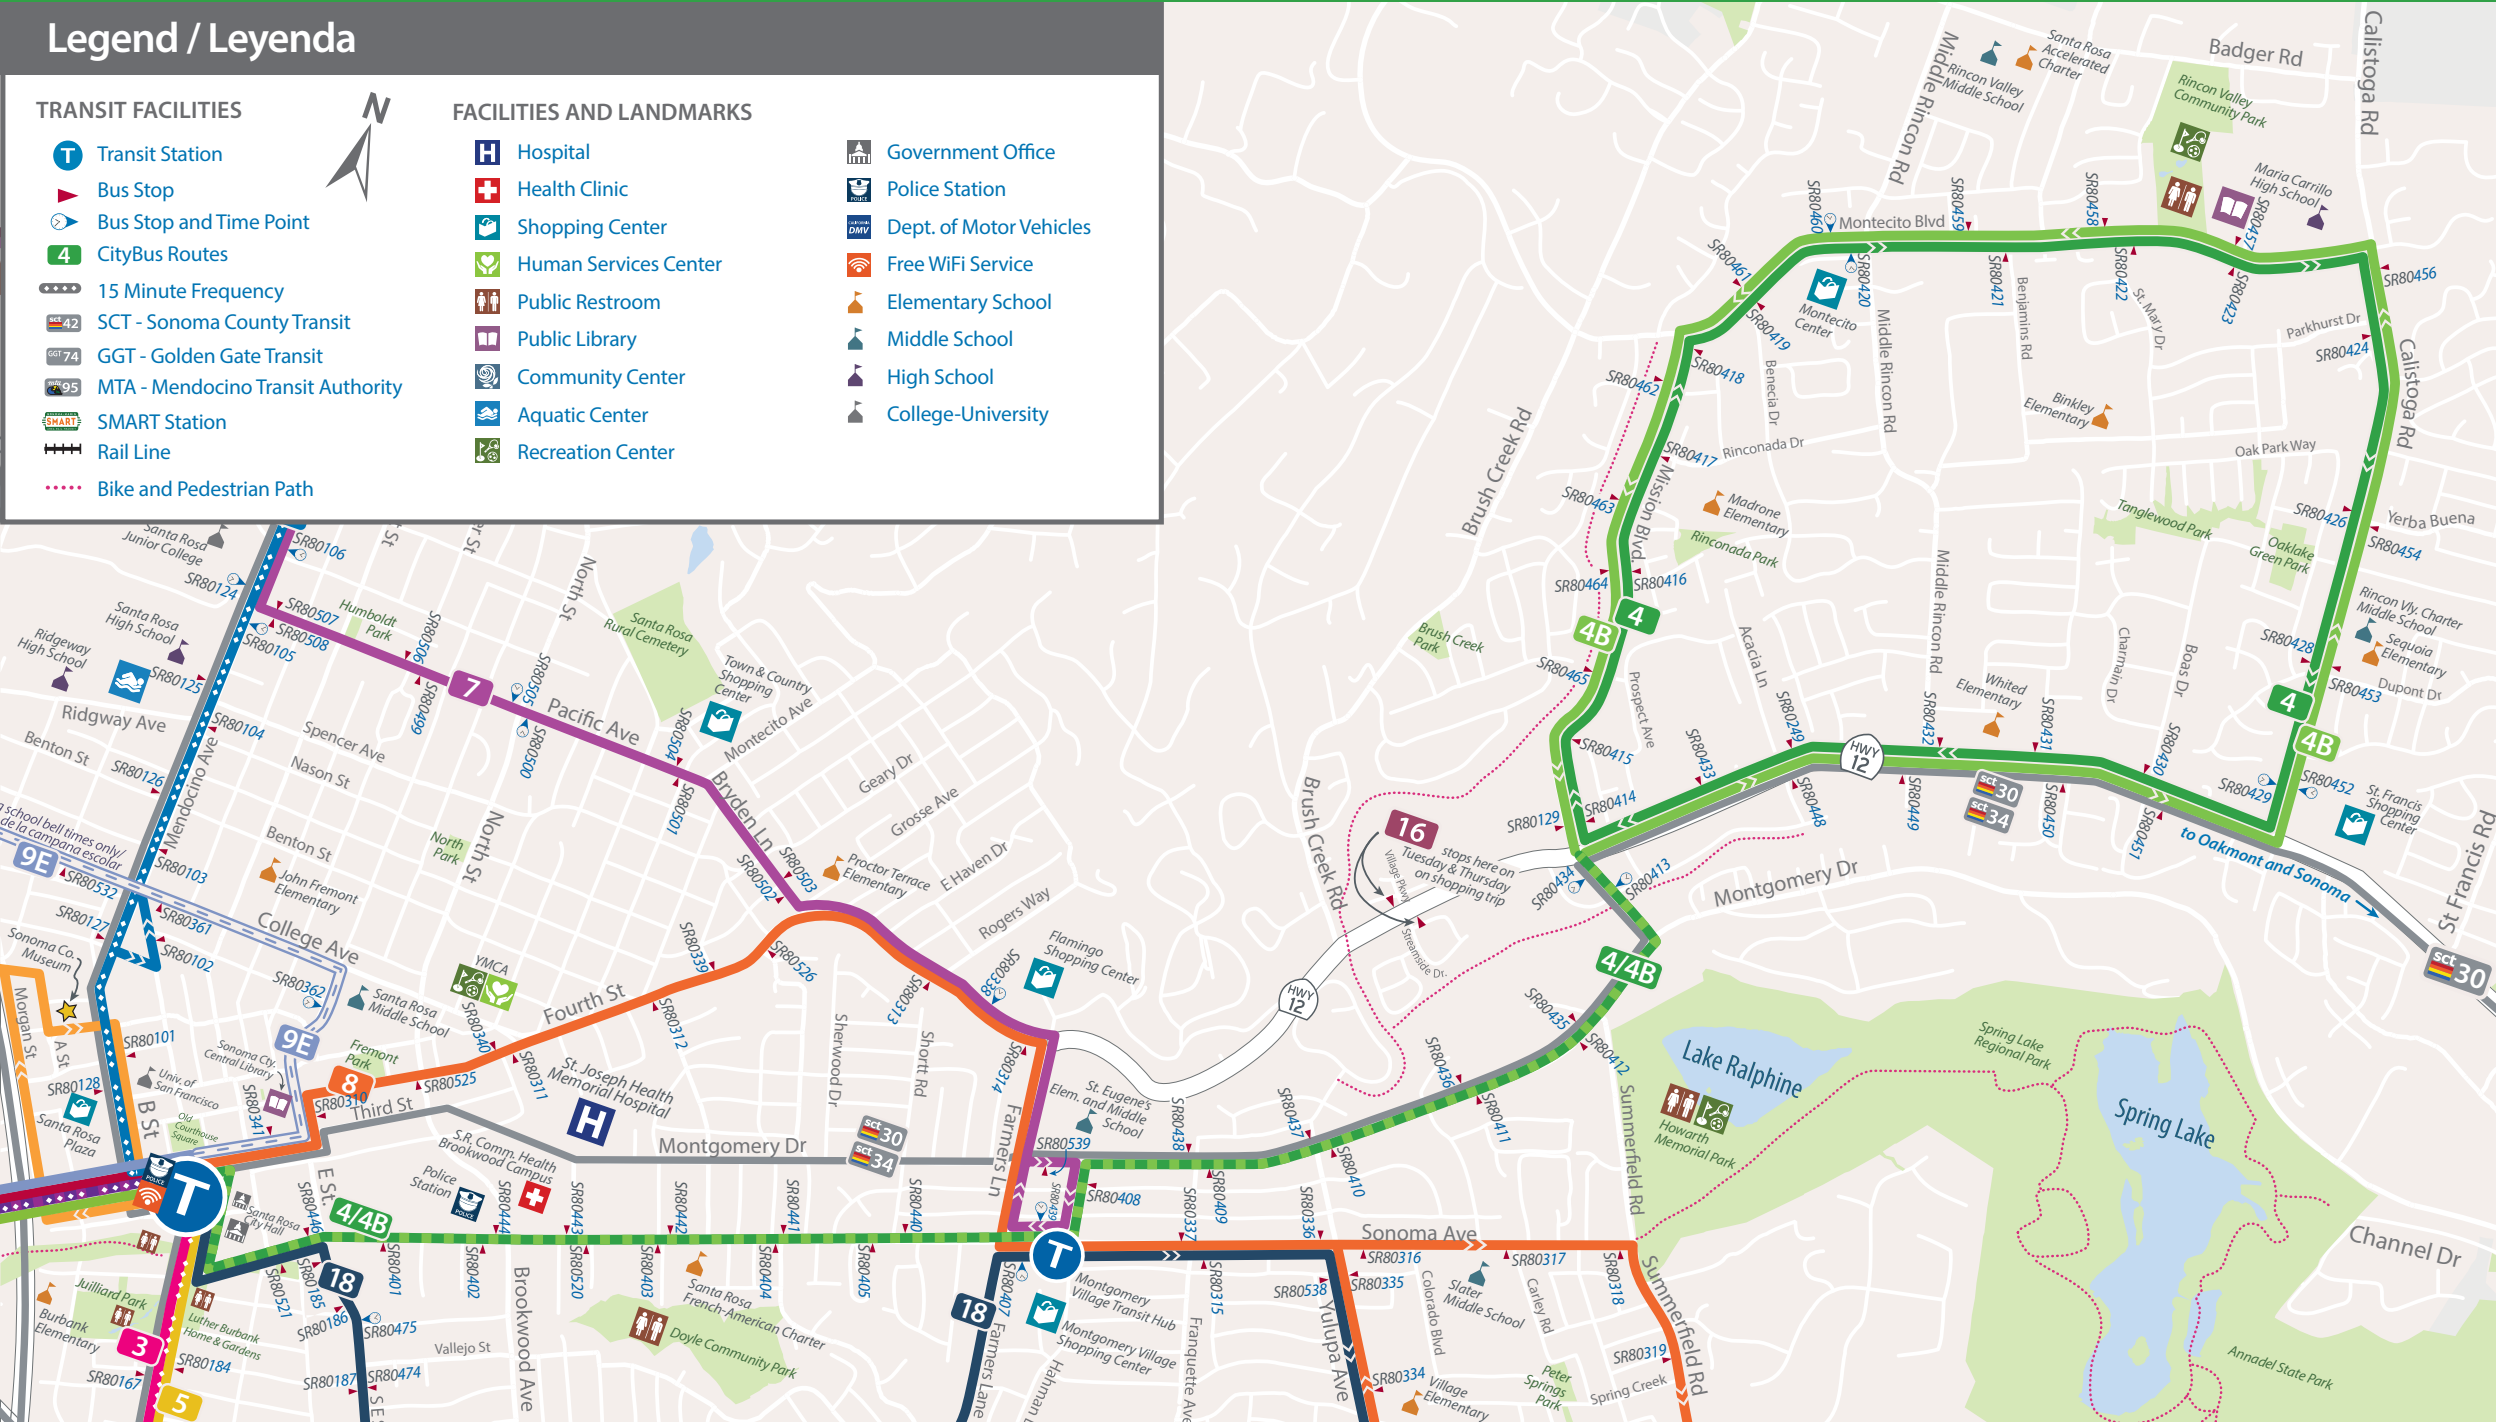

Legend / Leyenda

TRANSIT FACILITIES

- Transit Station
- Bus Stop
- Bus Stop and Time Point
- CityBus Routes
- 15 Minute Frequency
- SCT - Sonoma County Transit
- GGT - Golden Gate Transit
- MTA - Mendocino Transit Authority
- SMART Station
- Rail Line
- Bike and Pedestrian Path

FACILITIES AND LANDMARKS

- Hospital
- Health Clinic
- Shopping Center
- Human Services Center
- Public Restroom
- Public Library
- Community Center
- Aquatic Center
- Recreation Center
- Government Office
- Police Station
- Dept. of Motor Vehicles
- Free WiFi Service
- Elementary School
- Middle School
- High School
- College-University