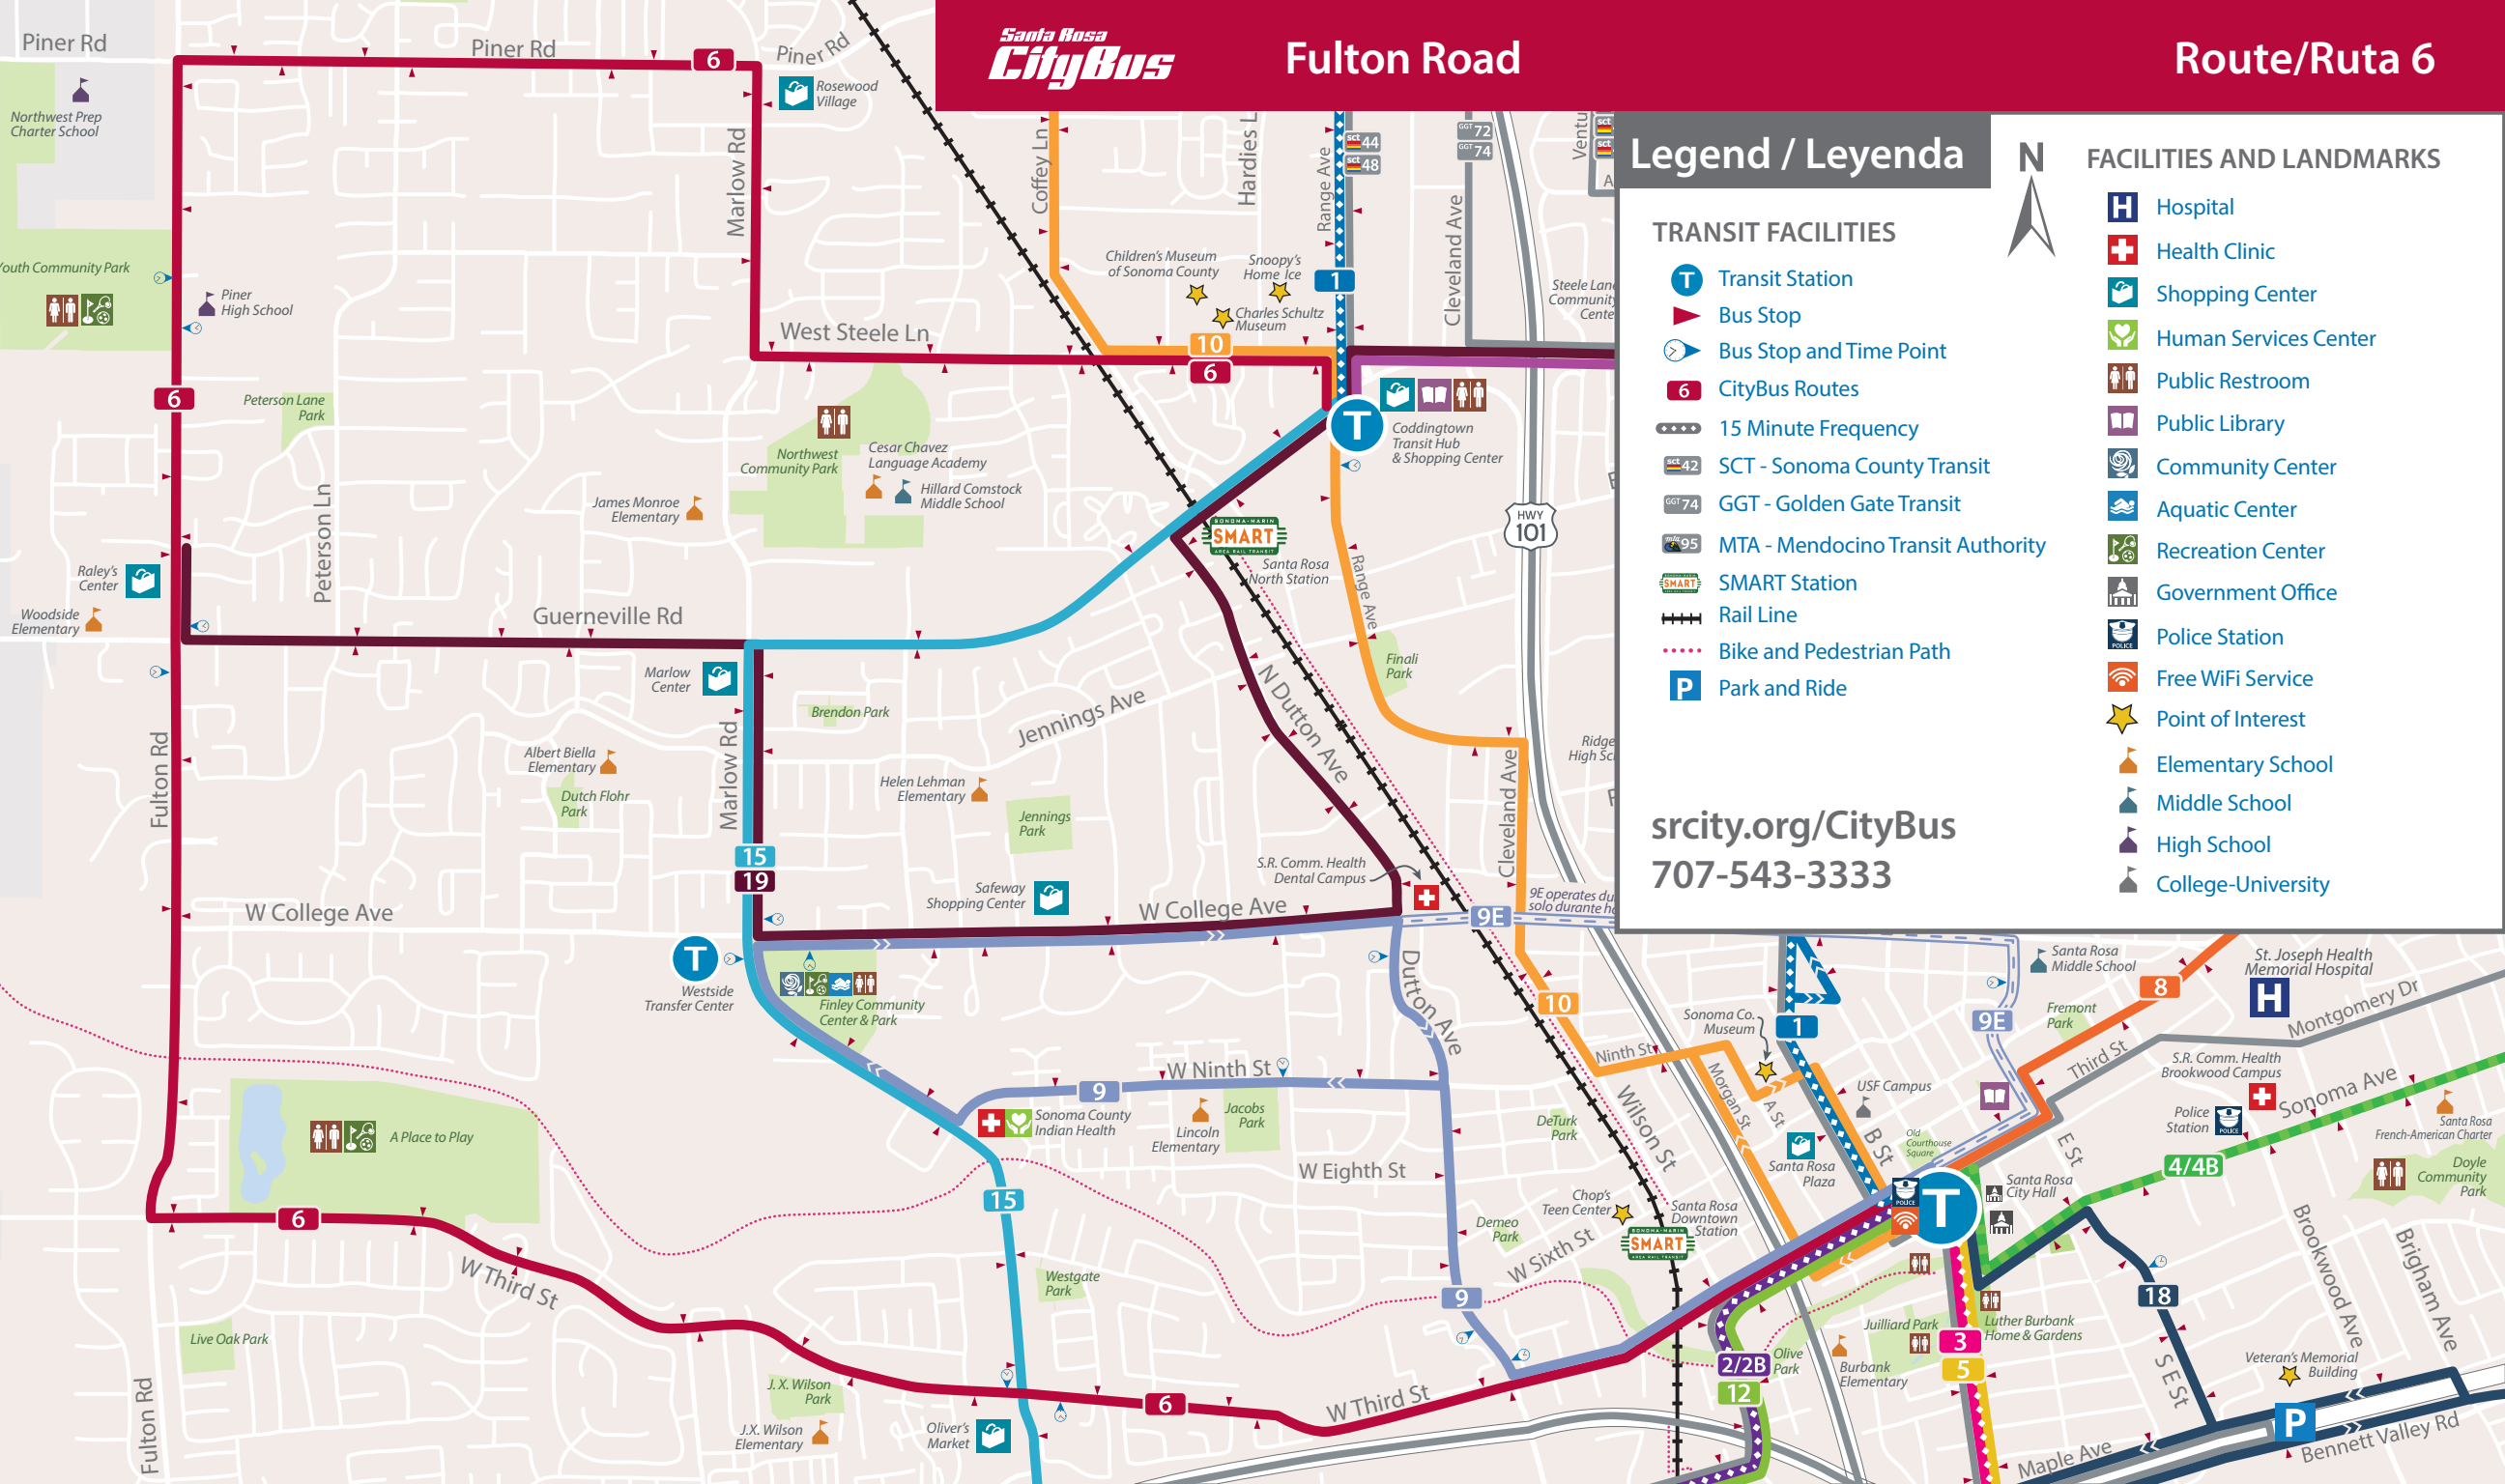

Legend / Leyenda

TRANSIT FACILITIES

- Transit Station
- Bus Stop
- Bus Stop and Time Point
- CityBus Routes
- 15 Minute Frequency
- SCT - Sonoma County Transit
- GGT - Golden Gate Transit
- MTA - Mendocino Transit Authority
- SMART Station
- Rail Line
- Bike and Pedestrian Path
- Park and Ride

FACILITIES AND LANDMARKS

- Hospital
- Health Clinic
- Shopping Center
- Human Services Center
- Public Restroom
- Public Library
- Community Center
- Aquatic Center
- Recreation Center
- Government Office
- Police Station
- Free WiFi Service
- Point of Interest
- Elementary School
- Middle School
- High School
- College-University

srcity.org/CityBus
707-543-3333