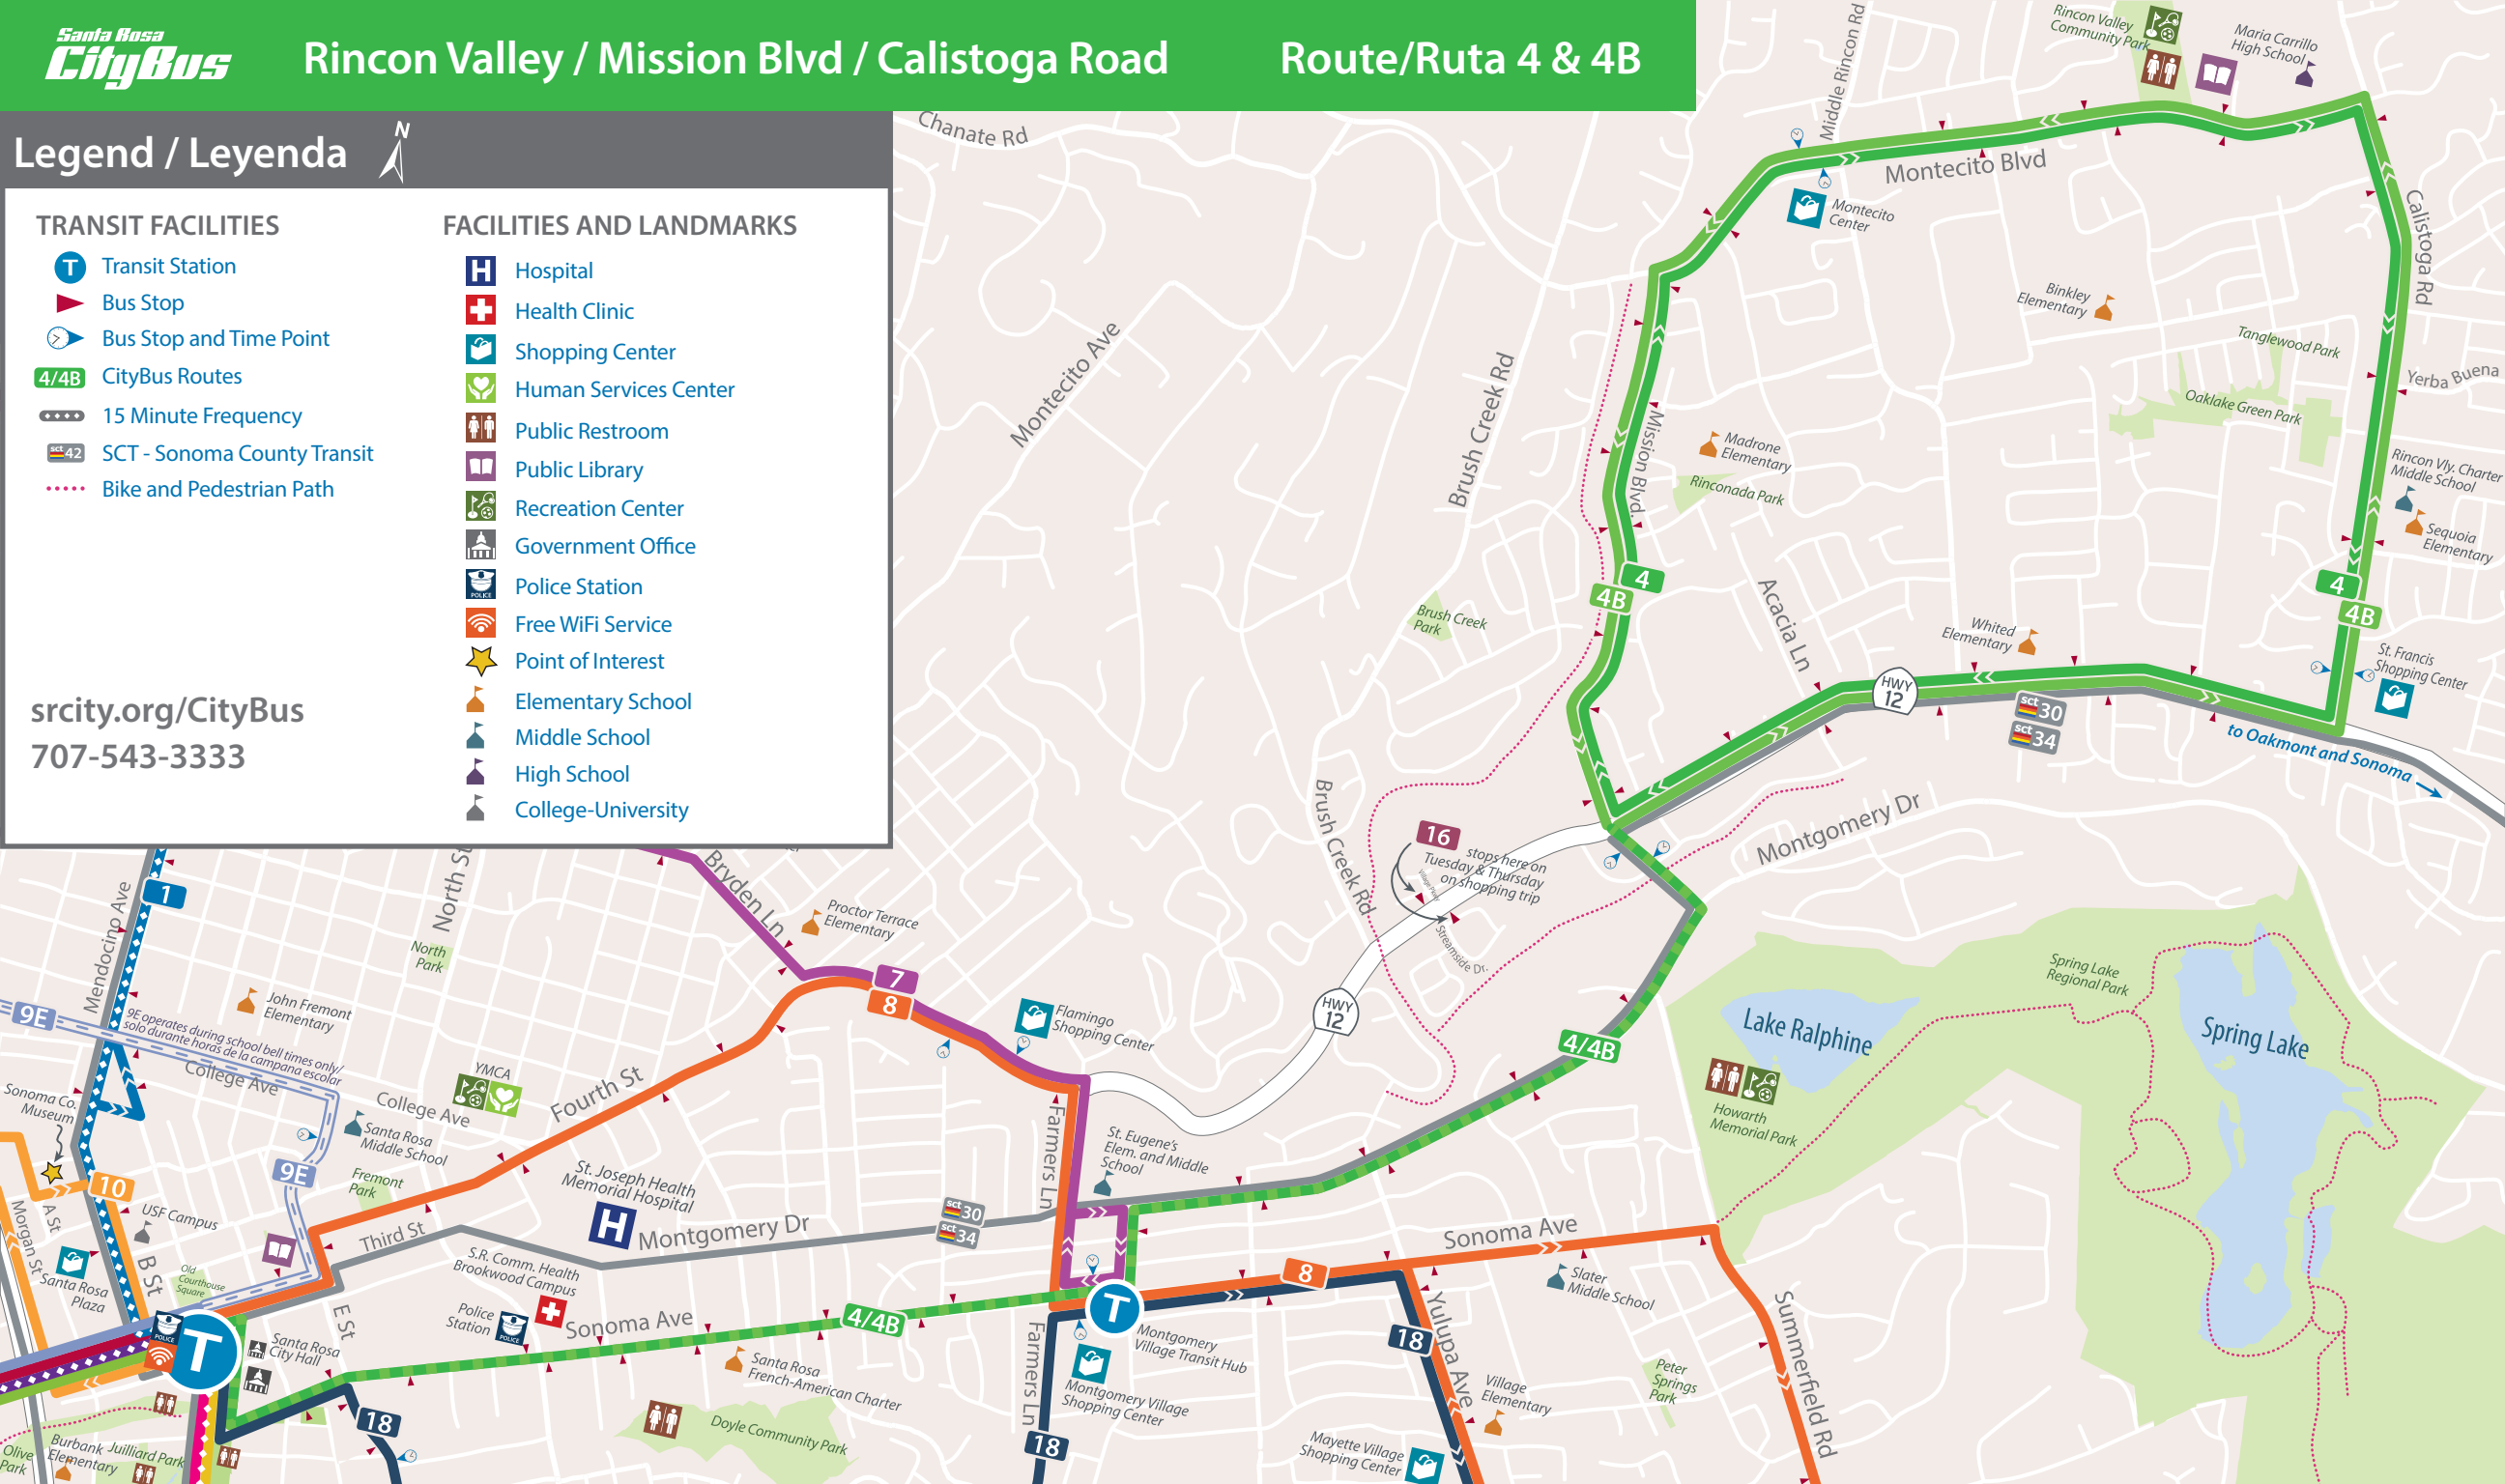

Legend / Leyenda

TRANSIT FACILITIES

- Transit Station
- Bus Stop
- Bus Stop and Time Point
- CityBus Routes
- 15 Minute Frequency
- SCT - Sonoma County Transit
- Bike and Pedestrian Path

FACILITIES AND LANDMARKS

- Hospital
- Health Clinic
- Shopping Center
- Human Services Center
- Public Restroom
- Public Library
- Recreation Center
- Government Office
- Police Station
- Free WiFi Service
- Point of Interest
- Elementary School
- Middle School
- High School
- College-University

srcity.org/CityBus
707-543-3333

16 stops here on Tuesday & Thursday on shopping trip

9E operates during school bell times only / solo durante horas de la campana escolar