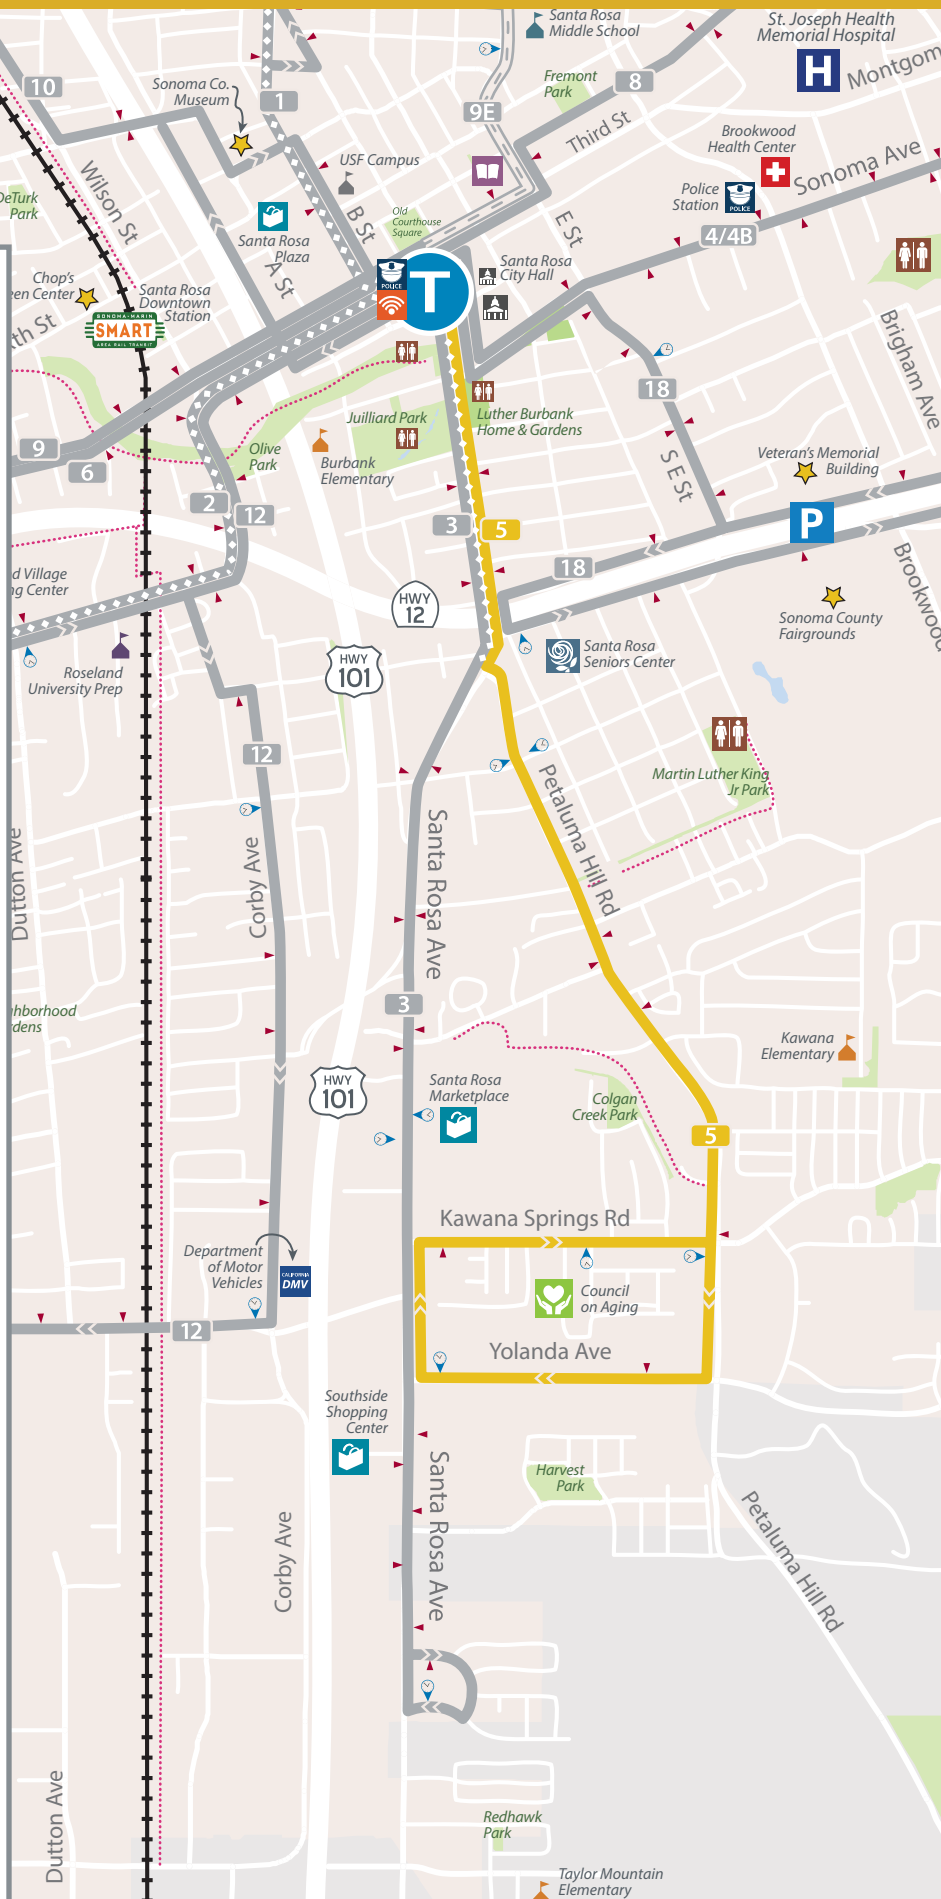

5 Petaluma Hill Road

15 minute service
When combined with route 3

WEEKDAYS / ENTRE SEMANA

Transit Mall	Petaluma Hill at Barham Ave	Petaluma Hill at Kawana Springs Rd	Yolanda Ave at Santa Rosa Ave	Kawana Springs Rd at Meadow Wy - Target	Petaluma Hill at Pressley	Transit Mall	Goes on to
6:15	6:19	6:24	6:27	6:30	6:36	6:41	5
6:45	6:49	6:54	6:57	7:00	7:06	7:11	5
7:15	7:19	7:24	7:27	7:30	7:36	7:41	10
7:45	7:49	7:54	7:57	8:00	8:06	8:11	5
8:15	8:19	8:24	8:27	8:30	8:36	8:41	1
8:45	8:49	8:54	8:57	9:00	9:06	9:11	5
9:15	9:19	9:24	9:27	9:30	9:36	9:41	10
9:45	9:49	9:54	9:57	10:00	10:06	10:11	1
10:15	10:19	10:24	10:27	10:30	10:36	10:41	9
10:45	10:49	10:54	10:57	11:00	11:06	11:11	10
11:15	11:19	11:24	11:27	11:30	11:36	11:41	5
11:45	11:49	11:54	11:57	12:00	12:06	12:11	12
12:15	12:19	12:24	12:27	12:30	12:36	12:41	5
12:45	12:49	12:54	12:57	1:00	1:06	1:11	5
1:15	1:19	1:24	1:27	1:30	1:36	1:41	10
1:45	1:49	1:54	1:57	2:00	2:06	2:11	2B
2:15	2:19	2:24	2:27	2:30	2:36	2:41	10
2:45	2:49	2:54	2:57	3:00	3:06	3:11	10
3:15	3:19	3:24	3:27	3:30	3:36	3:41	10
3:45	3:49	3:54	3:57	4:00	4:06	4:11	5
4:15	4:19	4:24	4:27	4:30	4:36	4:41	10
4:45	4:49	4:54	4:57	5:00	5:06	5:11	5
5:15	5:19	5:24	5:27	5:30	5:36	5:41	2B
5:45	5:49	5:54	5:57	6:00	6:06	6:11	12
6:15	6:19	6:24	6:27	6:30	6:36	6:41	2B
6:45	6:49	6:54	6:57	7:00	7:06	7:11	5
7:15	7:19	7:24	7:27	7:30	7:36	7:41	12
7:45	7:49	7:54	7:57	8:00	8:06	8:11	~

TICKET OFFICE & LOST AND FOUND

TAQUILLA DE BOLETOS & OBJETOS PERDIDOS

Located at the Downtown Transit Mall, on Second Street between Santa Rosa Avenue and B Street. Localizada en la Central de Transito en la Calle Segunda, entre Avenida Santa Rosa y Calle B.