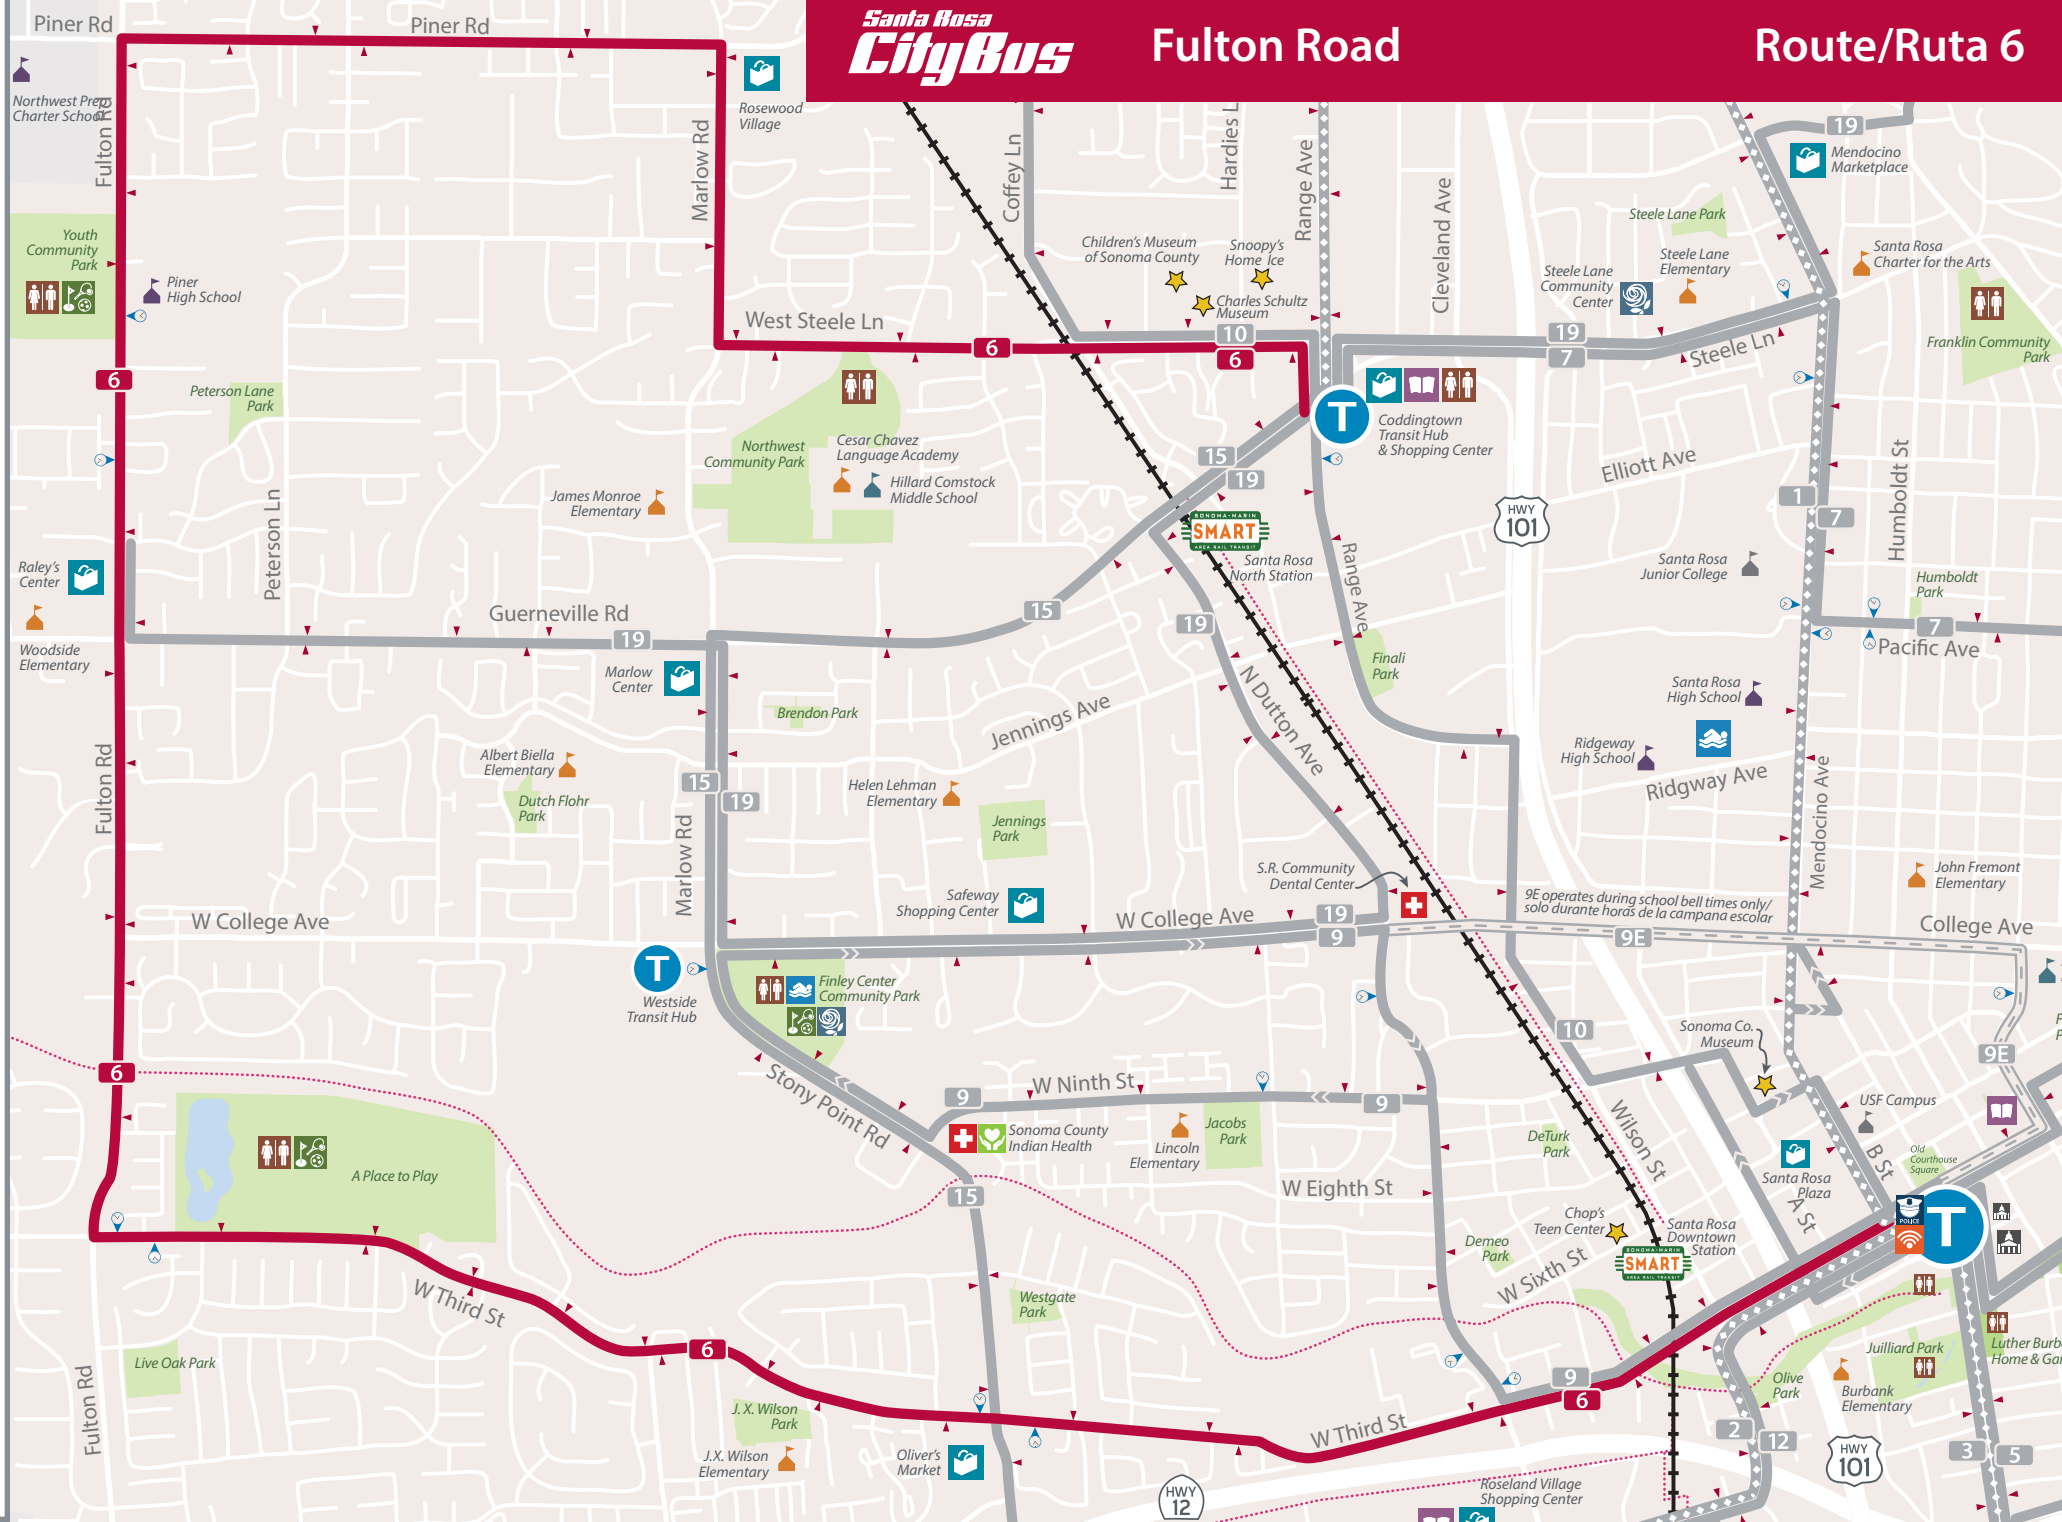

Legend / Leyenda

TRANSIT FACILITIES / SERVICIOS DE TRÁNSITO

- Transit Station / Time Point
  Estación de Tránsito
- Bus Stop / Parada de Autobús
- Bus Stop and Time Point
  Parada y Punto de Tiempo
- CityBus Routes / Rutas de CityBus
- 15 Minute Frequency
  Frecuencia de 15 Minutos
- SMART Station / Estación Tren SMART
- Rail Line / Línea de Ferrocarril
- Bike and Pedestrian Path / Sendero de Bicicletas y Peatones
- Park and Ride / Estacionamiento para Pasajeros de Tránsito

FACILITIES AND LANDMARKS / SERVICIOS Y CENTROS

- Elementary School / Escuela Primaria
- Middle School / Escuela Intermedia
- High School / Escuela Secundaria
- College/University / Colegio/Universidad
- Hospital
- Health Clinic / Clínica de Salud
- Shopping Center / Centro Comercial
- Human Services Center / Servicios Sociales
- Public Restroom / Baño Público
- Public Library / Biblioteca Pública
- Recreation Center / Centro de Recreación
- Aquatic Center / Centro Acuático
- Community Center / Centro Comunitario
- Point of Interest / Punto de Interés
- Free WiFi Service / Servicio WiFi Gratuito
- Government Office / Oficina de Gobierno
- Police Station / Estación de Policía

Santa Rosa CityBus

Fulton Road

Route/Ruta 6

9E operates during school bell times only/
solo durante horas de la campana escolar