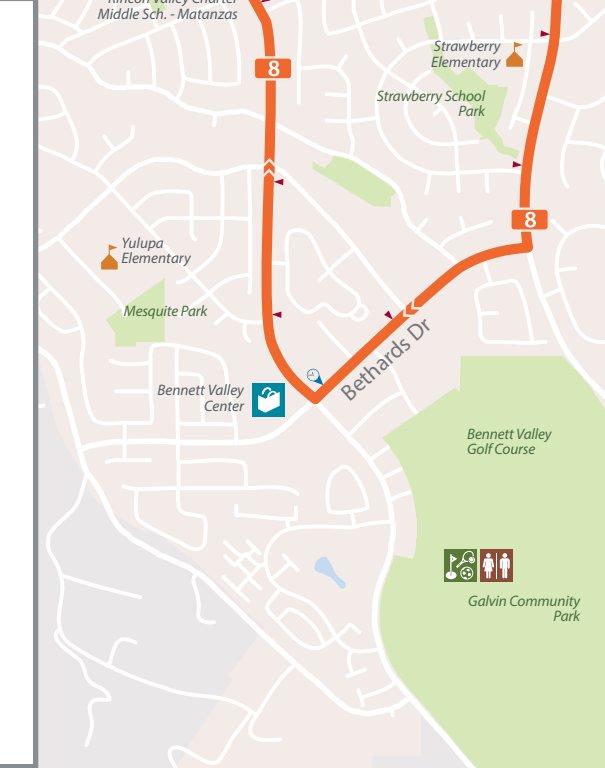

Legend /Leyenda

TRANSIT FACILITIES / SERVICIOS DE TRÁNSITO

- Transit Station / Time Point / Estación de Tránsito
- Bus Stop / Parada de Autobús
- Bus Stop and Time Point / Parada y Punto de Tiempo
- CityBus Routes / Rutas de CityBus
- 15 Minute Frequency / Frecuencia de 15 Minutos
- SMART Station / Estación Tren SMART
- Rail Line / Línea de Ferrocarril
- Bike and Pedestrian Path / Sendero de Bicicletas y Peatones
- Park and Ride / Estacionamiento para Pasajeros de Tránsito

FACILITIES AND LANDMARKS / SERVICIOS Y CENTROS

- Elementary School / Escuela Primaria
- Middle School / Escuela Intermedia
- High School / Escuela Secundaria
- College/University / Colegio/Universidad
- Hospital
- Health Clinic / Clínica de Salud
- Shopping Center / Centro Comercial
- Human Services Center / Servicios Sociales
- Public Restroom / Baño Público
- Public Library / Biblioteca Pública
- Recreation Center / Centro de Recreación
- Aquatic Center / Centro Acuático
- Community Center / Centro Comunitario
- Point of Interest / Punto de Interés
- Free WiFi Service / Servicio WiFi Gratuito
- Government Office / Oficina de Gobierno
- Police Station / Estación de Policía